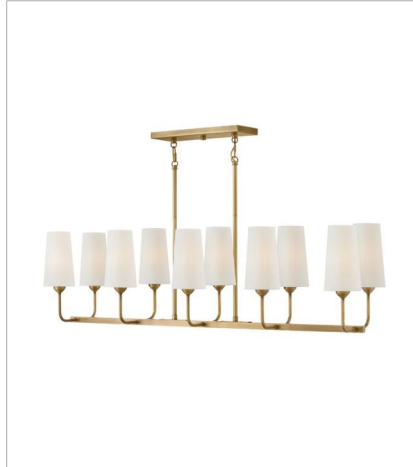

# LEWIS

Lewis offers traditional charm paired with updated, transitional elements. Tall natural paper shades feature fine stitching detail against a Heritage Brass or Black Oxide finish to enhance timeless interiors.

**FINISH:** Heritage Brass  
**SHADE:** Natural Paper

**45000HB**  
SINGLE LIGHT SCONCE  
5.5" W, 13.8" H  
LED Lamp  
1-5w Cand. LED, 60w Equiv.

**45005HB**  
TEN LIGHT LINEAR  
44.3" W, 12" H  
LED Lamp  
10-5w Cand. LED, 60w Equiv.

**45006HB**  
MEDIUM SINGLE TIER  
28.8" W, 17.3" H  
LED Lamp  
6-5w Cand. LED, 60w Equiv.

**45009HB**  
LARGE SINGLE TIER  
37.3" W, 17.3" H  
LED Lamp  
9-5w Cand. LED, 60w Equiv.