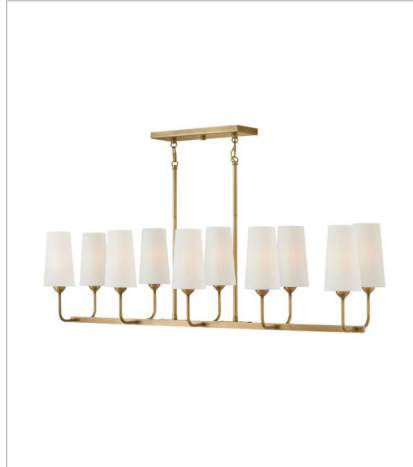

LEWIS

Lewis offers traditional charm paired with updated, transitional elements. Tall natural paper shades feature fine stitching detail against a Heritage Brass or Black Oxide finish to enhance timeless interiors.

FINISH: Heritage Brass
SHADE: Natural Paper

45000HB
MEDIUM SINGLE LIGHT SCONCE
5.5" W, 13.8" H
Socketed
1-5w Cand. LED, 60w Equiv.

45005HB
MEDIUM TEN LIGHT LINEAR
44.3" W, 12" H
Socketed
10-5w Cand. LED, 60w Equiv.

45006HB
MEDIUM SINGLE TIER CHANDELIER
28.8" W, 17.3" H
Socketed
6-5w Cand. LED, 60w Equiv.

45009HB
LARGE SINGLE TIER CHANDELIER
37.3" W, 17.3" H
Socketed
9-5w Cand. LED, 60w Equiv.

HINKLEY

HINKLEY
33000 Pin Oak Parkway
Avon Lake, OH 44012