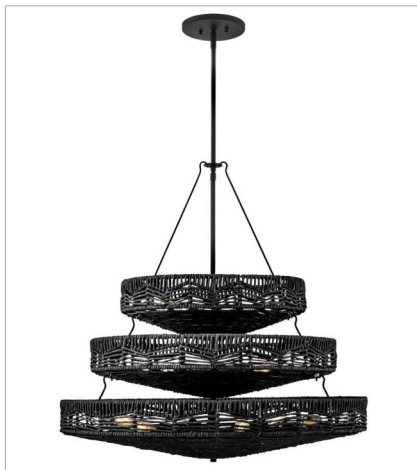

# OPHELIA

lisa mcdennon  
COLLECTION

This dazzling design offers striking illumination through a beautiful handwoven pattern. Ophelia radiates with organic elegance as a natural shade adorns a tiered basket frame finished in Black.

**FINISH:** Black

**42308BK-BK**  
MEDIUM MULTI TIER CHANDELIER  
30" W, 30" H  
Socketed  
13-5w Cand. LED, 25 Equiv.

**42308BK-NRF**  
MEDIUM MULTI TIER CHANDELIER  
30" W, 32.3" H  
Socketed  
13-5w Cand. LED, 25w Equiv.

**42303BK-BK**  
MEDIUM CONVERTIBLE PENDANT  
30" W, 11.3" H  
Socketed  
6-5w Cand. LED, 25w Equiv.

**42303BK-NRF**  
MEDIUM CONVERTIBLE PENDANT  
30" W, 11.3" H  
Socketed  
6-5w Cand. LED, 25w Equiv.