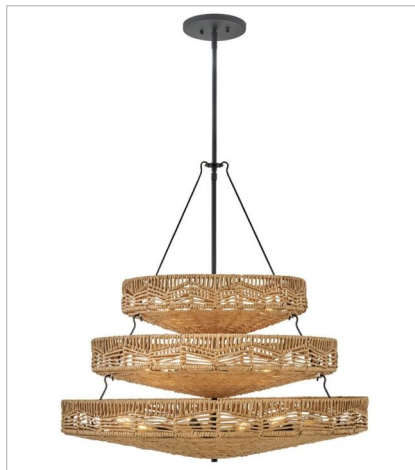

# OPHELIA

lisa mcdennon  
COLLECTION

This dazzling design offers striking illumination through a beautiful handwoven pattern. Ophelia radiates with organic elegance as a natural shade adorns a tiered basket frame finished in Black.

**FINISH:** Black

**42308BK-BK**  
MEDIUM MULTI TIER CHANDELIER  
30" W, 30" H  
Socketed  
13-5w Cand. LED, 25 Equiv.

**42308BK-NRF**  
MEDIUM MULTI TIER CHANDELIER  
30" W, 32.3" H  
Socketed  
13-5w Cand. LED, 25w Equiv.

**42303BK-BK**  
MEDIUM CONVERTIBLE PENDANT  
30" W, 11.3" H  
Socketed  
6-5w Cand. LED, 25w Equiv.

**42303BK-NRF**  
MEDIUM CONVERTIBLE PENDANT  
30" W, 11.3" H  
Socketed  
6-5w Cand. LED, 25w Equiv.