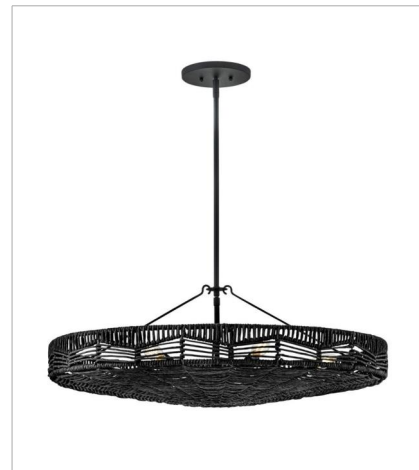

# OPHELIA

lisa mcdennon  
COLLECTION

This dazzling design offers striking illumination through a beautiful handwoven pattern. Ophelia radiates with organic elegance as a natural shade adorns a tiered basket frame finished in Black.

**FINISH:** Black

**42308BK-BK**  
MEDIUM MULTI TIER CHANDELIER  
30" W, 30" H  
Socketed  
13-5w Cand. LED, 25 Equiv.

**42308BK-NRF**  
MEDIUM MULTI TIER CHANDELIER  
30" W, 32.3" H  
Socketed  
13-5w Cand. LED, 25w Equiv.

**42303BK-BK**  
MEDIUM CONVERTIBLE PENDANT  
30" W, 11.3" H  
Socketed  
6-5w Cand. LED, 25w Equiv.

**42303BK-NRF**  
MEDIUM CONVERTIBLE PENDANT  
30" W, 11.3" H  
Socketed  
6-5w Cand. LED, 25w Equiv.