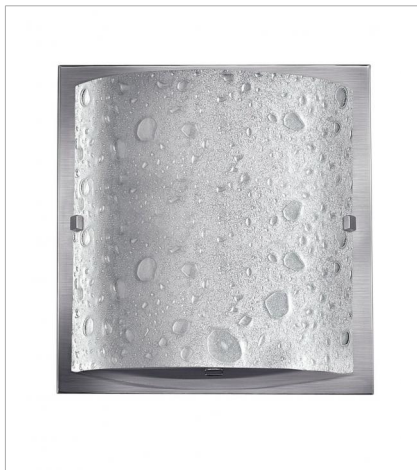

# DAPHNE

Daphne features contemporary pocket style bubble art glass set against a sleek raceway back plate in chic Chrome or Brushed Nickel finishes. The etched bottom lens conceals the light source.

**FINISH:** Brushed Nickel  
**GLASS:** Etched Bubble Art

**5920BN**  
SINGLE LIGHT VANITY  
8.5" W, 9" H  
Socket  
1-75w Med.

**5922BN**  
TWO LIGHT VANITY  
16" W, 5" H  
Socket  
2-60w G-9 \*Included

**5923BN**  
THREE LIGHT VANITY  
24" W, 5" H  
Socket  
3-60w G-9 \*Included

**5924BN**  
FOUR LIGHT VANITY  
32" W, 5" H  
Socket  
4-60w G-9 \*Included

**5925BN**  
FIVE LIGHT VANITY  
40" W, 5" H  
Socket  
5-60w G-9 \*Included