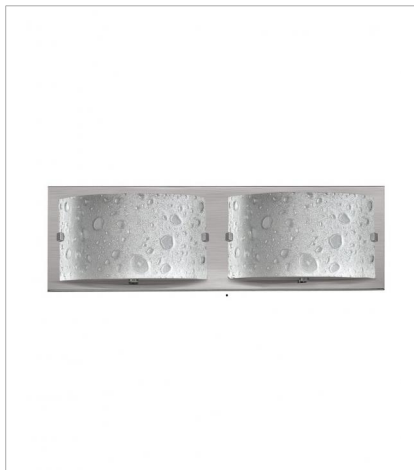

# DAPHNE

Daphne features contemporary pocket style bubble art glass set against a sleek raceway back plate in chic Chrome or Brushed Nickel finishes. The etched bottom lens conceals the light source.

**FINISH:** Brushed Nickel  
**GLASS:** Etched Bubble Art

**5920BN**  
SINGLE LIGHT VANITY  
8.5" W, 9" H  
Socket  
1-75w Med.

**5922BN**  
TWO LIGHT VANITY  
16" W, 5" H  
Socket  
2-60w G-9 \*Included

**5923BN**  
THREE LIGHT VANITY  
24" W, 5" H  
Socket  
3-60w G-9 \*Included

**5924BN**  
FOUR LIGHT VANITY  
32" W, 5" H  
Socket  
4-60w G-9 \*Included

**5925BN**  
FIVE LIGHT VANITY  
40" W, 5" H  
Socket  
5-60w G-9 \*Included