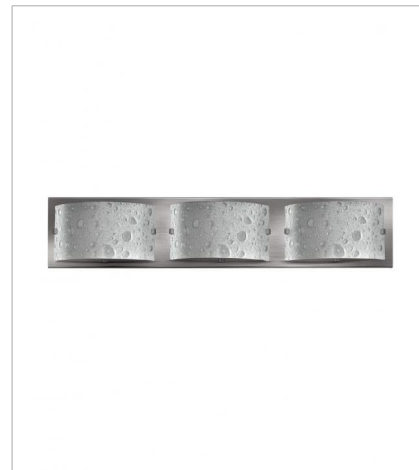

# DAPHNE

Daphne features contemporary pocket style bubble art glass set against a sleek raceway back plate in chic Chrome or Brushed Nickel finishes. The etched bottom lens conceals the light source.

**FINISH:** Brushed Nickel  
**GLASS:** Etched Bubble Art

**5920BN**  
SINGLE LIGHT VANITY  
8.5" W, 9" H  
Socket  
1-75w Med.

**5922BN**  
TWO LIGHT VANITY  
16" W, 5" H  
Socket  
2-60w G-9 \*Included

**5923BN**  
THREE LIGHT VANITY  
24" W, 5" H  
Socket  
3-60w G-9 \*Included