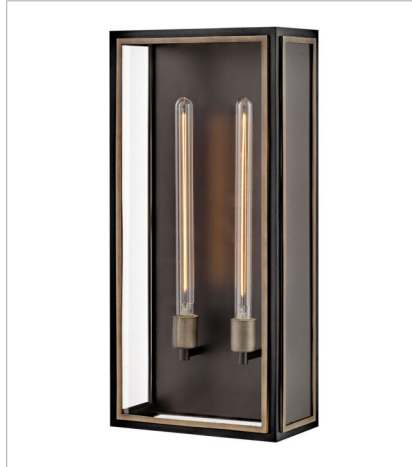

12985BK-LL
LARGE WALL MOUNT LANTERN
12" W, 25" H
Socketed
2-12w Med. LED *Included