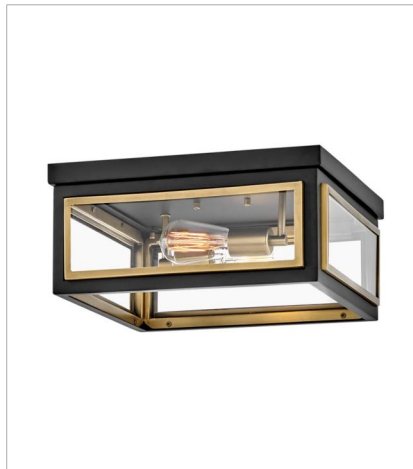

# WALL MOUNT

Traditional in style, and unique in character, Shaw is distinguished by its dramatic frame and enchanting design elements. Robust clear glass panels, the rich two-tone finish combination, and a captivating fine chain detail unite to deliver dashing heritage charm.

**FINISH:** Black with Heritage Brass accents, Black with Burnished Bronze accents

**GLASS:** Clear

**32980BK**  
LARGE TWO LIGHT SCONCE  
5" W, 22" H  
Socketed  
2-10w Med. LED

**32984BK**  
MEDIUM PENDANT  
15.5" W, 31.5" H  
Socketed  
4-5w Cand. LED, 60w Equiv.

**32987BK**  
SMALL PENDANT  
10" W, 22.8" H  
Socketed  
1-14w Med. LED, 100w Equiv.

**32988BK**  
MEDIUM MULTI TIER PENDANT  
15.5" W, 41.3" H  
Socketed  
8-5w Cand. LED, 60w Equiv.

**32981BK**  
MEDIUM FLUSH MOUNT  
14" W, 6.5" H  
Socketed  
2-10w Med. LED