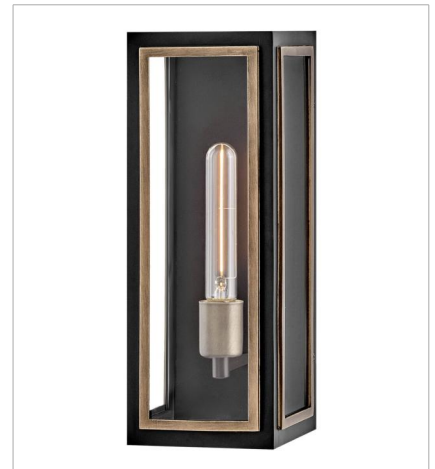

# WALL MOUNT

Traditional in style, and unique in character, Shaw is distinguished by its dramatic frame and enchanting design elements. Robust clear glass panels, the rich two-tone finish combination, and a captivating fine chain detail unite to deliver dashing heritage charm.

**FINISH:** Black with Heritage Brass accents, Black with Burnished Bronze accents

**GLASS:** Clear

**32980BK**  
LARGE TWO LIGHT SCONCE  
5" W, 22" H  
Socketed  
2-10w Med. LED

**32984BK**  
MEDIUM PENDANT  
15.5" W, 31.5" H  
Socketed  
4-5w Cand. LED, 60w Equiv.

**32987BK**  
SMALL PENDANT  
10" W, 22.8" H  
Socketed  
1-14w Med. LED, 100w Equiv.

**32988BK**  
MEDIUM MULTI TIER PENDANT  
15.5" W, 41.3" H  
Socketed  
8-5w Cand. LED, 60w Equiv.

**32981BK**  
MEDIUM FLUSH MOUNT  
14" W, 6.5" H  
Socketed  
2-10w Med. LED