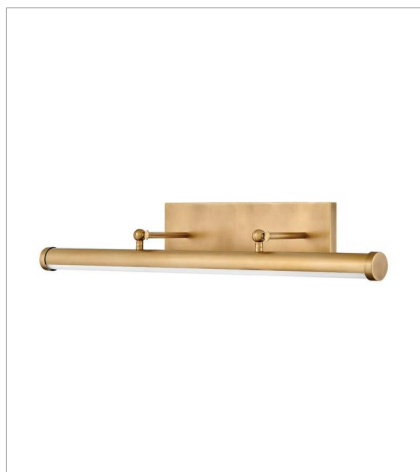

REGIS

A sophisticated statement to enhance featured décor, Regis accent lighting sets a stylish stage for your aesthetic. Dimmable integrated LEDs provide ideal illumination, complemented by classic finishes and modern, architectural details.

FINISH: Heritage Brass with Black accents, Heritage Brass, Heritage Brass with Gloss White accents
GLASS: Acrylic Lens

31013HB-HB

LARGE ADJUSTABLE LED ACCENT...

32.5" W, 5.5" H

Integrated LED

40w LED *Included