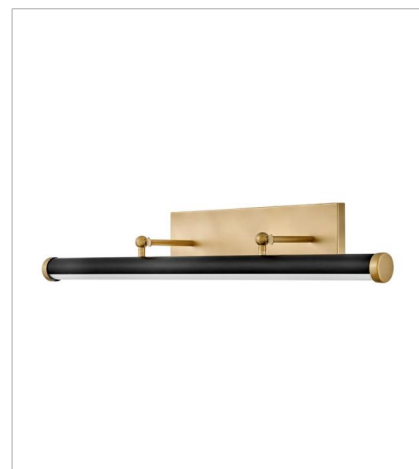

# REGIS

A sophisticated statement to enhance featured décor, Regis accent lighting sets a stylish stage for your aesthetic. Dimmable integrated LEDs provide ideal illumination, complemented by classic finishes and modern, architectural details.

**FINISH:** Heritage Brass with Black accents, Heritage Brass, Heritage Brass with Gloss White accents

**GLASS:** Acrylic Lens

**31010HB**  
SMALL ADJUSTABLE LED ACCENT...  
14" W, 5.5" H  
Integrated LED  
16w LED \*Included

**31010HB-HB**  
SMALL ADJUSTABLE LED ACCENT...  
14" W, 5.5" H  
Integrated LED  
16w LED \*Included

**31012HB**  
MEDIUM ADJUSTABLE LED ACCEN...  
24.5" W, 5.5" H  
Integrated LED  
28w LED \*Included

**31012HB-GW**  
MEDIUM ADJUSTABLE LED ACCEN...  
24.5" W, 5.5" H  
Integrated LED  
28w LED \*Included

**31012HB-HB**  
MEDIUM ADJUSTABLE LED ACCEN...  
24.5" W, 5.5" H  
Integrated LED  
28w LED \*Included