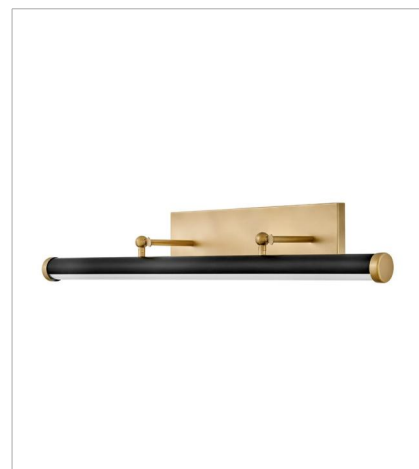

REGIS

A sophisticated statement to enhance featured décor, Regis accent lighting sets a stylish stage for your aesthetic. Dimmable integrated LEDs provide ideal illumination, complemented by classic finishes and modern, architectural details.

FINISH: Heritage Brass with Black accents, Heritage Brass, Heritage Brass with Gloss White accents

GLASS: Acrylic Lens

31010HB
SMALL ADJUSTABLE LED ACCENT...
14" W, 5.5" H
Integrated LED
16w LED *Included

31010HB-HB
SMALL ADJUSTABLE LED ACCENT...
14" W, 5.5" H
Integrated LED
16w LED *Included

31012HB
MEDIUM ADJUSTABLE LED ACCEN...
24.5" W, 5.5" H
Integrated LED
28w LED *Included

31012HB-GW
MEDIUM ADJUSTABLE LED ACCEN...
24.5" W, 5.5" H
Integrated LED
28w LED *Included

31012HB-HB
MEDIUM ADJUSTABLE LED ACCEN...
24.5" W, 5.5" H
Integrated LED
28w LED *Included

31013HB
LARGE ADJUSTABLE LED ACCENT...
32.5" W, 5.5" H
Integrated LED
40w LED *Included

REGIS

A sophisticated statement to enhance featured décor, Regis accent lighting sets a stylish stage for your aesthetic. Dimmable integrated LEDs provide ideal illumination, complemented by classic finishes and modern, architectural details.