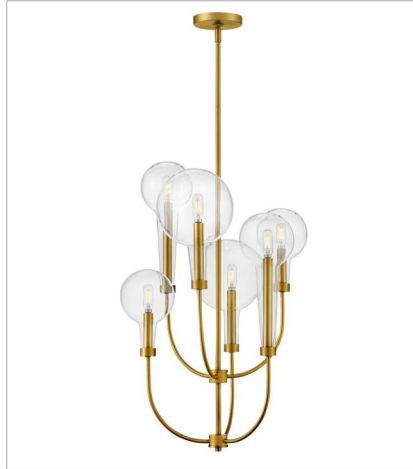

ALCHEMY

Inspired by the vintage flasks of a chemistry classroom, Alchemy is a unique statement piece. Its tapered globes instantly stand out in a variety of spaces, while the open silhouette enhances its sophisticated edge.

FINISH: Lacquered Brass
GLASS: Clear

30520LCB
MEDIUM SINGLE LIGHT SCONCE
5.3" W, 15.8" H
Socketed
1-5w Cand. LED, 60w Equiv.

30525LCB
LARGE PENDANT
20" W, 27.8" H
Socketed
6-5w Cand. LED, 60w Equiv.

30526LCB
MEDIUM SINGLE TIER CHANDELIER
24.3" W, 16.3" H
Socketed
8-5w Cand. LED, 60w Equiv.

30527LCB
MEDIUM MULTI TIER CHANDELIER
30" W, 40" H
Socketed
10-5w Cand. LED, 60w Equiv.

30528LCB
MEDIUM TEN LIGHT LINEAR
48.3" W, 17" H
Socketed
10-5w Cand. LED, 60w Equiv.

30529LCB
LARGE SINGLE TIER CHANDELIER
37.8" W, 16.3" H
Socketed
16-5w Cand. LED, 60w Equiv.