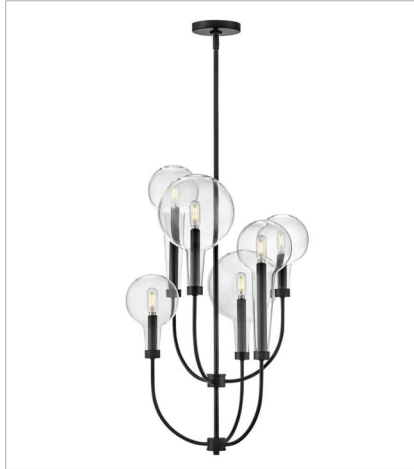

ALCHEMY

Inspired by the vintage flasks of a chemistry classroom, Alchemy is a unique statement piece. Its tapered globes instantly stand out in a variety of spaces, while the open silhouette enhances its sophisticated edge.

FINISH: Black
GLASS: Clear

30520BK
MEDIUM SINGLE LIGHT SCONCE
5.3" W, 15.8" H
Socketed
1-5w Cand. LED, 60w Equiv.

30525BK
LARGE PENDANT
20" W, 27.8" H
Socketed
6-5w Cand. LED, 60w Equiv.

30526BK
MEDIUM SINGLE TIER CHANDELIER
24.3" W, 16.3" H
Socketed
8-5w Cand. LED, 60w Equiv.

30527BK
MEDIUM MULTI TIER CHANDELIER
30" W, 40" H
Socketed
10-5w Cand. LED, 60w Equiv.

30528BK
MEDIUM TEN LIGHT LINEAR
48.3" W, 17" H
Socketed
10-5w Cand. LED, 60w Equiv.

30529BK
LARGE SINGLE TIER CHANDELIER
37.8" W, 16.3" H
Socketed
16-5w Cand. LED, 60w Equiv.