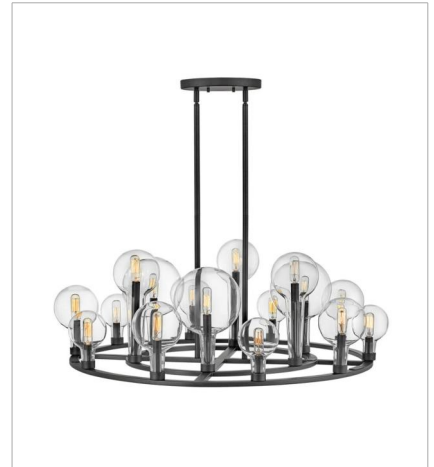

ALCHEMY

Inspired by the vintage flasks of a chemistry classroom, Alchemy is a unique statement piece. Its tapered globes instantly stand out in a variety of spaces, while the open silhouette enhances its sophisticated edge.

FINISH: Black
GLASS: Clear

30520BK
MEDIUM SINGLE LIGHT SCONCE
5.3" W, 15.8" H
Socketed
1-5w Cand. LED, 60w Equiv.

30525BK
LARGE PENDANT
20" W, 27.8" H
Socketed
6-5w Cand. LED, 60w Equiv.

30526BK
MEDIUM SINGLE TIER CHANDELIER
24.3" W, 16.3" H
Socketed
8-5w Cand. LED, 60w Equiv.

30527BK
MEDIUM MULTI TIER CHANDELIER
30" W, 40" H
Socketed
10-5w Cand. LED, 60w Equiv.

30528BK
MEDIUM TEN LIGHT LINEAR
48.3" W, 17" H
Socketed
10-5w Cand. LED, 60w Equiv.

30529BK
LARGE SINGLE TIER CHANDELIER
37.8" W, 16.3" H
Socketed
16-5w Cand. LED, 60w Equiv.