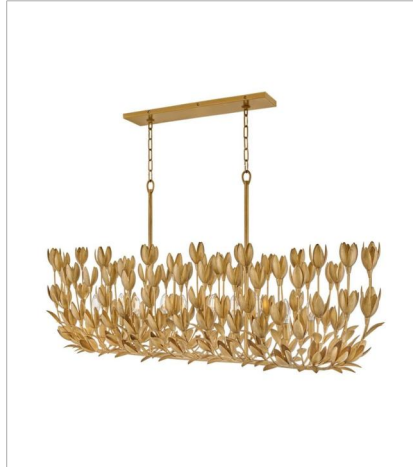

HANGING

lisa mcdennon
COLLECTION

Flora is a work of art inspired by the delicate nature and beauty of florals. Blurring the line between lighting and sculpture, Flora's handmade, hand-painted blooms mesmerizingly unfold while the bulbs beautifully nestle inside.

FINISH: Burnished Gold

30010BNG
LARGE SCONCE
7" W, 17.3" H
Socketed
3-5w Cand. LED, 60w Equiv.

30015BNG
LARGE TEN LIGHT LINEAR
60" W, 27.8" H
Socketed
10-5w Cand. LED, 60w Equiv.

30016BNG
MEDIUM MULTI TIER CHANDELIER
26.3" W, 34.3" H
Socketed
6-5w Cand. LED, 60w Equiv.

30011BNG
MEDIUM CONVERTIBLE SEMI-FLU...
20" W, 16" H
Socketed
3-5w Cand. LED, 60w Equiv.

HINKLEY

HINKLEY
33000 Pin Oak Parkway
Avon Lake, OH 44012

PHONE: (440) 653-5500
Toll Free: 1 (800) 446-5539

hinkley.com