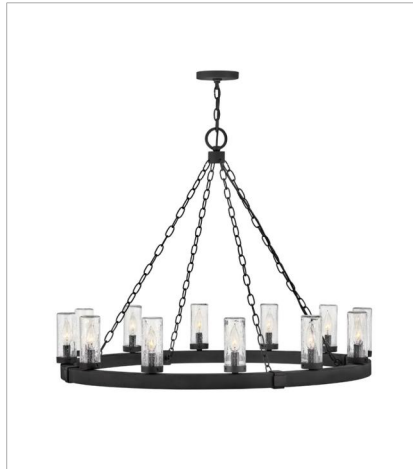

SAWYER

OPEN AIR™
collection

The fresh, rustic design of the Sawyer collection will inject any outdoor living experience with the warm, cozy ambiance of an indoor setting. Constructed with Hinkley's own anti-corrosion coating, Sawyer ensures maximum resiliency and performance in the elements.

FINISH: Black
GLASS: Clear Seedy, Etched

29206BK
MEDIUM SINGLE TIER CHANDELIER
24" W, 23.3" H
Socketed
6-5w Cand. LED, 60w Equiv.

29207BK
LARGE SINGLE TIER CHANDELIER
38" W, 28.5" H
Socketed
12-5w Cand. LED, 60w Equiv.

29208BK
MEDIUM SINGLE TIER CHANDELIER
30" W, 27.8" H
Socketed
9-5w Cand. LED, 60w Equiv.

29209BK
LARGE SINGLE TIER CHANDELIER
46" W, 28.5" H
Socketed
15-5w Cand. LED, 60w Equiv.

29203BK
MEDIUM FLUSH MOUNT
15" W, 4.8" H
Socketed
3-5w Cand. LED, 40w Equiv.