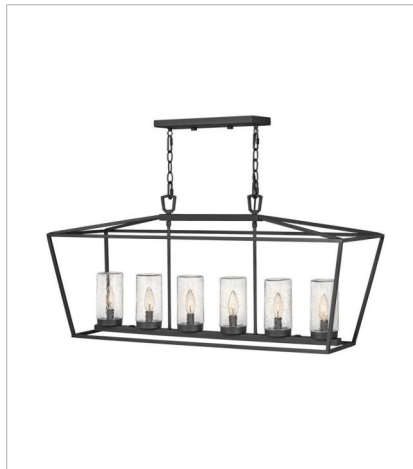

2569MB
SIX LIGHT LINEAR
40" W, 18.8" H
LED Lamp
6-5w Cand. LED, 60w Equiv.