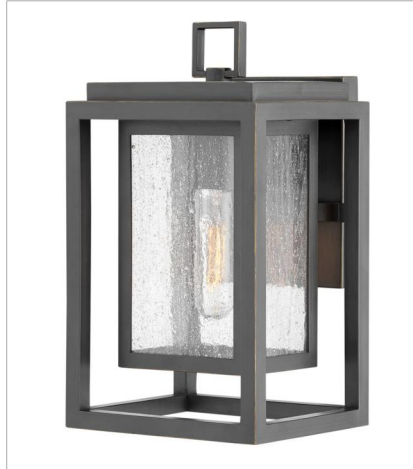

REPUBLIC

Republic's striking double frame design, constructed from a composite material and treated with an anti-fading agent for maximum durability, is at home on the coast or a country lodge. The Oil Rubbed Bronze, Satin Nickel and Black resilience finishes feature a 5-year warranty and are resistant to rust and corrosion. Vintage filament bulbs are recommended to complete a stylish look.

FINISH: Oil Rubbed Bronze
GLASS: Etched, Clear Seedy

15558OZ-LL
12VLED PATH LIGHT
6" W, 24" H
Socketed
1-1.50w T5 LED *Included

1000OZ
SMALL WALL MOUNT LANTERN
7" W, 12" H
Socketed
1-12w Med. LED, 100w Equiv.

1000OZ-LL
SMALL WALL MOUNT LANTERN
7" W, 12" H
Socketed
1-5w Med. LED *Included

1004OZ
MEDIUM WALL MOUNT LANTERN
7" W, 16" H
Socketed
1-12w Med. LED, 100w Equiv.

1004OZ-LL
MEDIUM WALL MOUNT LANTERN
7" W, 16" H
Socketed
1-5w Med. LED *Included