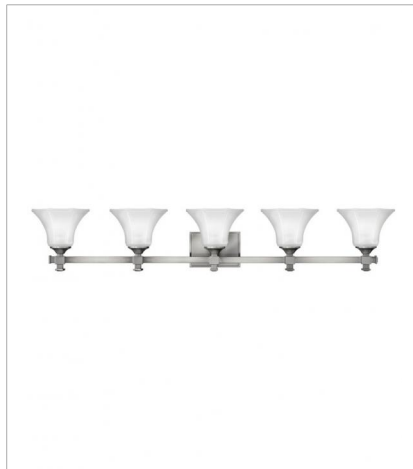

ABBIE

Abbie's elegant design features robust square tube construction enhanced by bold decorative cast finials. The six-sided glass shades are ribbed and flared, providing additional sophistication.

FINISH: Brushed Nickel
GLASS: Etched

5850BN
SINGLE LIGHT VANITY
6.8" W, 7.8" H
Socket
1-100w Incan. & 1-100w Incan.

5852BN
TWO LIGHT VANITY
16" W, 7.8" H
Socket
2-100w Incan. & 2-100w Incan.

5853BN
THREE LIGHT VANITY
25.3" W, 7.8" H
Socket
3-100w Incan. & 3-100w Incan.

5854BN
FOUR LIGHT VANITY
34.5" W, 7.8" H
Socket
4-100w Incan. & 4-100w Incan.

5855BN
FIVE LIGHT VANITY
43.8" W, 7.8" H
Socket
5-100w Incan. & 5-100w Incan.