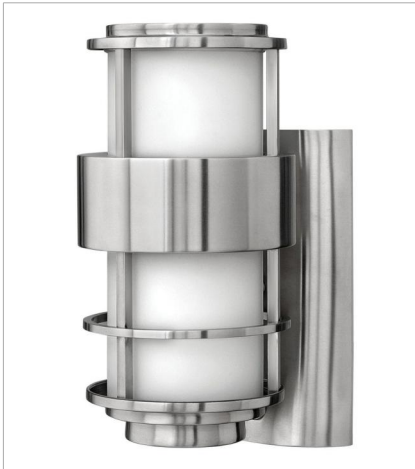

# SATURN

Saturn is a stunning, modern design offering robust construction and intersecting lines that create a striking contrast against the clear seeded glass.

**FINISH:** Stainless Steel  
**GLASS:** Etched Opal

**1900SS**  
SMALL WALL MOUNT LANTERN  
6" W, 12" H  
LED Lamp  
1-12w Med. LED, 60w Equiv.

**1904SS**  
MEDIUM WALL MOUNT LANTERN  
8" W, 16" H  
LED Lamp  
1-12w Med. LED, 75w Equiv.

**1905SS**  
LARGE WALL MOUNT LANTERN  
10" W, 20.3" H  
LED Lamp  
1-12w Med. LED, 100W Equiv.

**1901SS**  
LARGE POST TOP OR PIER MOUN...  
10" W, 21.8" H  
LED Lamp  
1-12w Med. LED, 100W Equiv.

**1901SS-LV**  
LARGE POST TOP OR PIER MOUN...  
10" W, 21.8" H  
LED Lamp