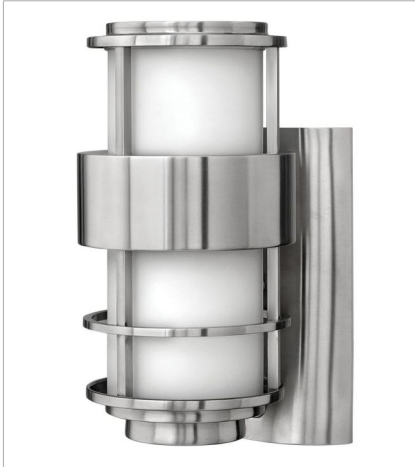

SATURN

Saturn is a stunning, modern design offering robust construction and intersecting lines that create a striking contrast against the clear seeded glass.

FINISH: Stainless Steel
GLASS: Etched Opal

1900SS
SMALL WALL MOUNT LANTERN
6" W, 12" H
Socketed
1-12w Med. LED, 60w Equiv.

1904SS
MEDIUM WALL MOUNT LANTERN
8" W, 16" H
Socketed
1-12w Med. LED, 75w Equiv.

1905SS
LARGE WALL MOUNT LANTERN
10" W, 20.3" H
Socketed
1-12w Med. LED, 100W Equiv.

1901SS
LARGE POST TOP OR PIER MOUN...
10" W, 21.8" H
Socketed
1-12w Med. LED, 100W Equiv.