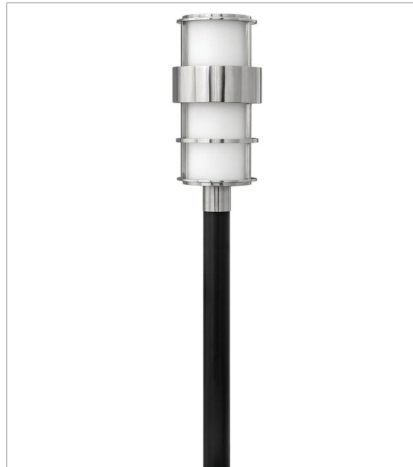

SATURN

Saturn is a stunning, modern design offering robust construction and intersecting lines that create a striking contrast against the clear seeded glass.

FINISH: Stainless Steel
GLASS: Etched Opal

1900SS
SMALL WALL MOUNT LANTERN
6" W, 12" H
Socketed
1-12w Med. LED, 60w Equiv.

1904SS
MEDIUM WALL MOUNT LANTERN
8" W, 16" H
Socketed
1-12w Med. LED, 75w Equiv.

1905SS
LARGE WALL MOUNT LANTERN
10" W, 20.3" H
Socketed
1-12w Med. LED, 100w Equiv.

1901SS
LARGE POST TOP OR PIER MOUN...
10" W, 21.8" H
Socketed
1-12w Med. LED, 100w Equiv.