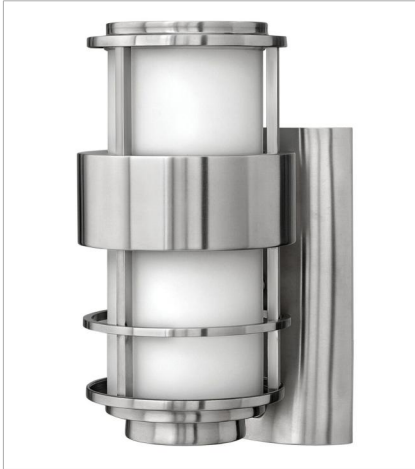

SATURN

Saturn is a stunning, modern design offering robust construction and intersecting lines that create a striking contrast against the clear seeded glass.

FINISH: Stainless Steel
GLASS: Etched Opal

1900SS
SMALL WALL MOUNT LANTERN
6" W, 12" H
Socketed
1-12w Med. LED, 60w Equiv.

1904SS
MEDIUM WALL MOUNT LANTERN
8" W, 16" H
Socketed
1-12w Med. LED, 75w Equiv.

1905SS
LARGE WALL MOUNT LANTERN
10" W, 20.3" H
Socketed
1-12w Med. LED, 100w Equiv.

1901SS
LARGE POST TOP OR PIER MOUN...
10" W, 21.8" H
Socketed
1-12w Med. LED, 100w Equiv.