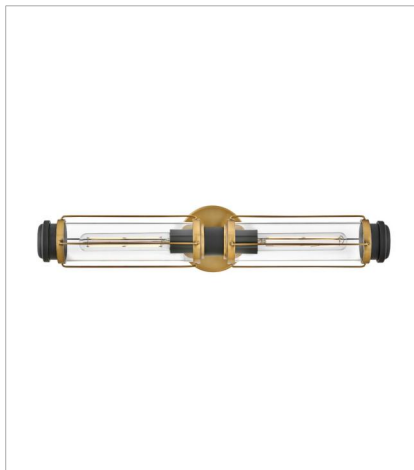

MASTHEAD

Masthead makes itself right at home with a unique transitional design that effortlessly injects nautical chic flair into a variety of décors. Contrasting finishes combine with sleek lines and a commanding profile to leave a lasting impression.

FINISH: Heritage Brass with Black accents

GLASS: Clear

53180HB

SINGLE LIGHT VANITY

4.8" W, 13.8" H

LED Lamp

1-8w Med. LED, 60w Equiv.

53182HB

TWO LIGHT VANITY

24" W, 4.8" H

LED Lamp

2-8w Med. LED, 60w Equiv.