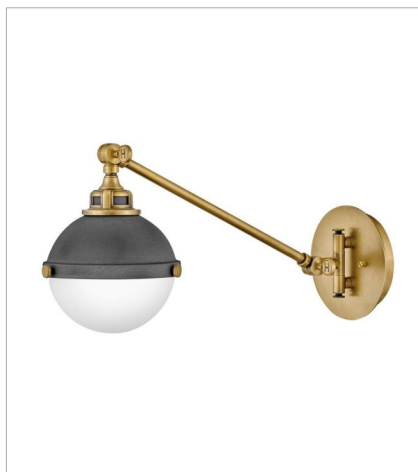

# FLETCHER

Fletcher's chic vibe transcends style boundaries. A seamless dome shade features a cast-fitter and an elegant capture ring that secures the etched opal glass with decorative cast knobs. Spanning vintage to industrial, classic to transitional, Fletcher seamlessly unifies any décor declaration.

**FINISH:** Aged Zinc with Heritage Brass accents

**GLASS:** Etched Opal

**4830DZ**  
SMALL SINGLE LIGHT SCONCE  
7" W, 9.3" H  
LED Lamp  
1-7w Med. LED, 100w Equiv.

**4832DZ**  
MEDIUM SINGLE LIGHT SCONCE  
7" W, 12.3" H  
LED Lamp  
1-7w Med. LED, 100w Equiv.

**4834DZ**  
SMALL PENDANT  
13.5" W, 14.5" H  
LED Lamp  
2-7w Med. LED, 100w Equiv.

**4835DZ**  
MEDIUM ORB  
18" W, 19.8" H  
LED Lamp  
2-10w Med. LED, 100w Equiv.

**4836DZ**  
LARGE ORB  
22" W, 23" H  
LED Lamp  
3-8w Med. LED, 100w Equiv.