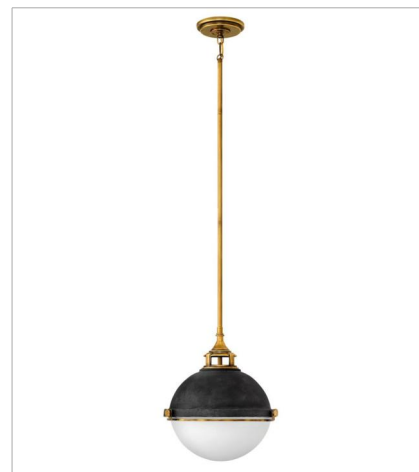

# FLETCHER

Fletcher's chic vibe transcends style boundaries. A seamless dome shade features a cast-fitter and an elegant capture ring that secures the etched opal glass with decorative cast knobs. Spanning vintage to industrial, classic to transitional, Fletcher seamlessly unifies any décor declaration.

**FINISH:** Aged Zinc with Heritage Brass accents

**GLASS:** Etched Opal

**4830DZ**  
SMALL SINGLE LIGHT SCONCE  
7" W, 9.3" H  
LED Lamp  
1-7w Med. LED, 100w Equiv.

**4832DZ**  
MEDIUM SINGLE LIGHT SCONCE  
7" W, 12.3" H  
LED Lamp  
1-7w Med. LED, 100w Equiv.

**4834DZ**  
SMALL PENDANT  
13.5" W, 14.5" H  
LED Lamp  
2-7w Med. LED, 100w Equiv.

**4835DZ**  
MEDIUM ORB  
18" W, 19.8" H  
LED Lamp  
2-10w Med. LED, 100w Equiv.

**4836DZ**  
LARGE ORB  
22" W, 23" H  
LED Lamp  
3-8w Med. LED, 100w Equiv.