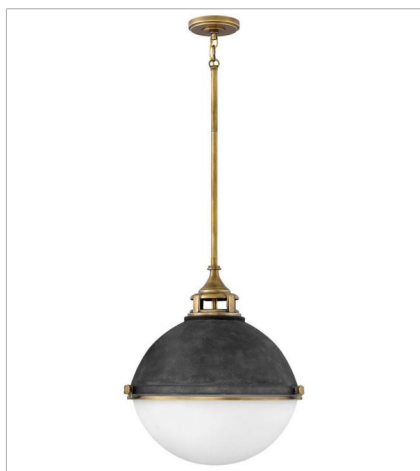

# FLETCHER

Fletcher's chic vibe transcends style boundaries. A seamless dome shade features a cast-fitter and an elegant capture ring that secures the etched opal glass with decorative cast knobs. Spanning vintage to industrial, classic to transitional, Fletcher seamlessly unifies any décor declaration.

**FINISH:** Aged Zinc with Heritage Brass accents

**GLASS:** Etched Opal

**4830DZ**  
SMALL SINGLE LIGHT SCONCE  
7" W, 9.3" H  
LED Lamp  
1-7w Med. LED, 100w Equiv.

**4832DZ**  
MEDIUM SINGLE LIGHT SCONCE  
7" W, 12.3" H  
LED Lamp  
1-7w Med. LED, 100w Equiv.

**4834DZ**  
SMALL PENDANT  
13.5" W, 14.5" H  
LED Lamp  
2-7w Med. LED, 100w Equiv.

**4835DZ**  
MEDIUM ORB  
18" W, 19.8" H  
LED Lamp  
2-10w Med. LED, 100w Equiv.

**4836DZ**  
LARGE ORB  
22" W, 23" H  
LED Lamp  
3-8w Med. LED, 100w Equiv.