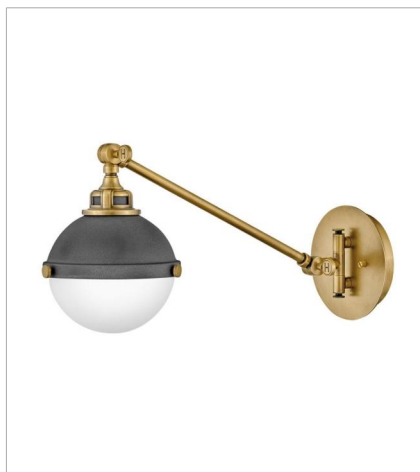

# FLETCHER

Fletcher's chic vibe transcends style boundaries. A seamless dome shade features a cast-fitter and an elegant capture ring that secures the etched opal glass with decorative cast knobs. Spanning vintage to industrial, classic to transitional, Fletcher seamlessly unifies any décor declaration.

**FINISH:** Aged Zinc with Heritage Brass accents

**GLASS:** Etched Opal

**4830DZ**  
SMALL SINGLE LIGHT SCONCE  
7" W, 9.3" H  
LED Lamp  
1-7w Med. LED, 100w Equiv.

**4832DZ**  
MEDIUM SINGLE LIGHT SCONCE  
7" W, 12.3" H  
LED Lamp  
1-7w Med. LED, 100w Equiv.

**4834DZ**  
SMALL PENDANT  
13.5" W, 14.5" H  
LED Lamp  
2-7w Med. LED, 100w Equiv.

**4835DZ**  
MEDIUM ORB  
18" W, 19.8" H  
LED Lamp  
2-10w Med. LED, 100w Equiv.

**4836DZ**  
LARGE ORB  
22" W, 23" H  
LED Lamp  
3-8w Med. LED, 100w Equiv.