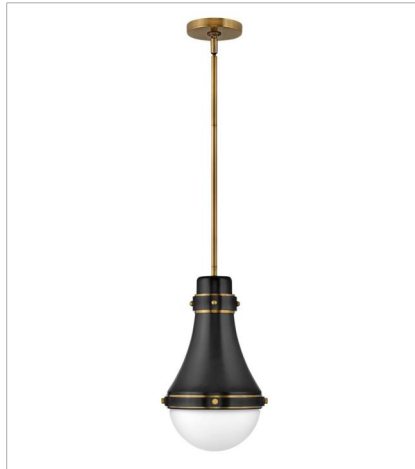

OLIVER

Oliver features an eye-catching sleek spun metal shade and etched opal glass shade beneath. Sleek metal bands and knobs add interest and reinforce its modern-meets-traditional style. Oliver is available in a robust lineup of finish combinations.

FINISH: Black with Heritage Brass accents

GLASS: Etched Opal

39054BK
MEDIUM PENDANT
14.3" W, 21.3" H
Socketed
1-12w Med. LED, 100W Equiv.

39057BK
SMALL PENDANT
9" W, 15.5" H
Socketed
1-8w Med. LED, 100w Equiv.

39051BK
MEDIUM FLUSH MOUNT
14" W, 12" H
Socketed
1-10w Med. LED, 100w Equiv.

39053BK
MEDIUM FLUSH MOUNT
15.8" W, 5.5" H
Socketed
3-6w Med. LED, 60w Equiv.

HINKLEY

HINKLEY
33000 Pin Oak Parkway
Avon Lake, OH 44012