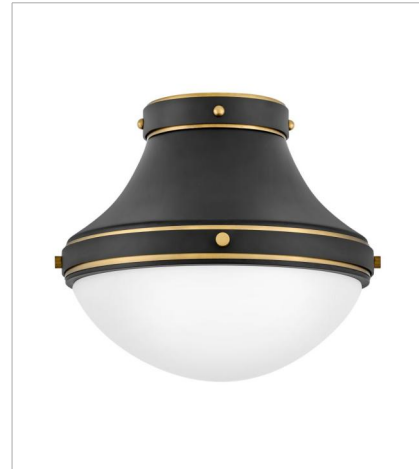

OLIVER

Oliver features an eye-catching sleek spun metal shade and etched opal glass shade beneath. Sleek metal bands and knobs add interest and reinforce its modern-meets-traditional style. Oliver is available in a robust lineup of finish combinations.

FINISH: Black with Heritage Brass accents

GLASS: Etched Opal

39054BK
MEDIUM PENDANT
14.3" W, 21.3" H
Socketed
1-12w Med. LED, 100W Equiv.

39057BK
SMALL PENDANT
9" W, 15.5" H
Socketed
1-8w Med. LED, 100w Equiv.

39051BK
MEDIUM FLUSH MOUNT
14" W, 12" H
Socketed
1-10w Med. LED, 100w Equiv.

39053BK
MEDIUM FLUSH MOUNT
15.8" W, 5.5" H
Socketed
3-6w Med. LED, 60w Equiv.

HINKLEY

HINKLEY
33000 Pin Oak Parkway
Avon Lake, OH 44012