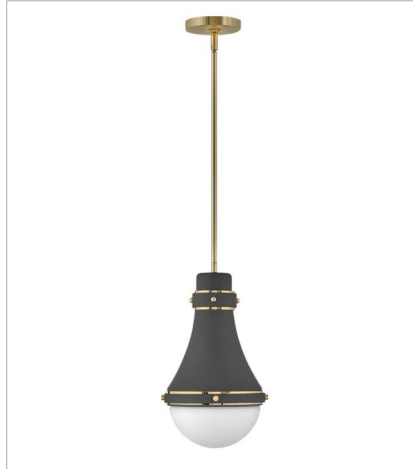

OLIVER

Oliver features an eye-catching sleek spun metal shade and etched opal glass shade beneath. Sleek metal bands and knobs add interest and reinforce its modern-meets-traditional style. Oliver is available in a robust lineup of finish combinations.

FINISH: Dark Matte Grey with Bright Brass accents
GLASS: Etched Opal

39054DMG
MEDIUM PENDANT
14.3" W, 21.3" H
Socketed
1-12w Med. LED, 100w Equiv.

39057DMG
SMALL PENDANT
9" W, 15.5" H
Socketed
1-8w Med. LED, 100w Equiv.

39051DMG
MEDIUM FLUSH MOUNT
14" W, 12" H
Socketed
1-10w Med. LED, 100w Equiv.

39053DMG
MEDIUM FLUSH MOUNT
15.8" W, 5.5" H
Socketed
3-6w Med. LED, 60w Equiv.

HINKLEY

HINKLEY
33000 Pin Oak Parkway
Avon Lake, OH 44012