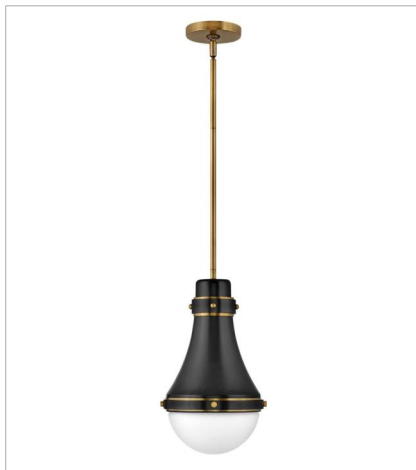

OLIVER

Oliver features an eye-catching sleek spun metal shade and etched opal glass shade beneath. Sleek metal bands and knobs add interest and reinforce its modern-meets-traditional style. Oliver is available in a robust lineup of finish combinations.

FINISH: Black with Heritage Brass accents
GLASS: Etched Opal

39054BK
MEDIUM PENDANT
14.3" W, 21.3" H
Socketed
1-12w Med. LED, 100W Equiv.

39057BK
SMALL PENDANT
9" W, 15.5" H
Socketed
1-8w Med. LED, 100w Equiv.

39051BK
MEDIUM FLUSH MOUNT
14" W, 12" H
Socketed
1-10w Med. LED, 100w Equiv.

39053BK
MEDIUM FLUSH MOUNT
15.8" W, 5.5" H
Socketed
3-6w Med. LED, 60w Equiv.

HINKLEY

HINKLEY
33000 Pin Oak Parkway
Avon Lake, OH 44012