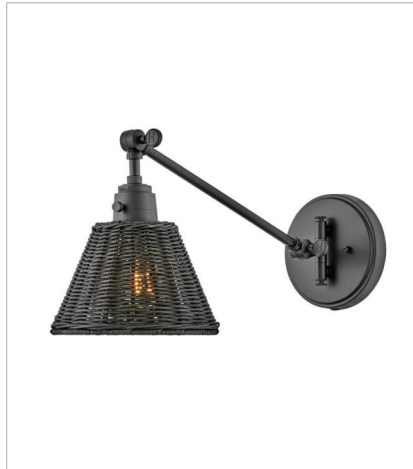

# ARTI

The perfect fixture for any space, Arti embodies simple elegance with its functional, streamlined design. Offering a robust lineup of fixture silhouettes, every aspect of the Arti family is adorned with practical features for a seamless integration into any room.

**FINISH:** Black  
**GLASS:** Clear, Cased Opal  
**SHADE:** Black Natural Rattan, Light Natural Rattan

**3690BK**  
SMALL SINGLE LIGHT SCONCE  
7.8" W, 10.3" H  
Socketed  
1-10w Med. LED, 60w Equiv.

**3690BK-BKT**  
MEDIUM SWING ARM SINGLE LIG...  
7.8" W, 10.3" H  
Socketed  
1-10w Med. LED, 60w Equiv.

**3690BK-CL**  
MEDIUM SWING ARM SINGLE LIG...  
7.8" W, 10.3" H  
Socketed  
1-10w Med. LED, 60w Equiv.

**3691BK-CL**  
SMALL SINGLE LIGHT SCONCE  
7.8" W, 12.3" H  
Socketed  
1-10w Med. LED, 60w Equiv.