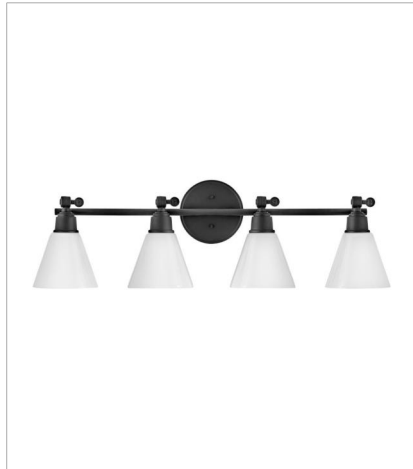

51184BK
LARGE ADJUSTABLE FOUR LIGHT...
32" W, 10" H
Socketed
4-10w Med. LED, 100w Equiv.