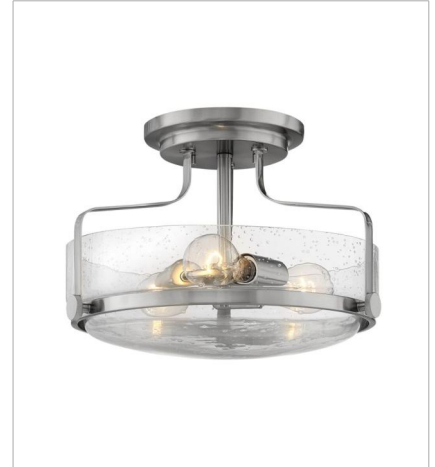

# HARPER

Harper's sleek, retro design elevates the traditional ceiling mount with a unique clear seedy glass bound by a prominent metal ring and decorative knobs. Available in five classic finishes.

**FINISH:** Brushed Nickel  
**GLASS:** Clear Seedy, Etched Opal

**3640BN-CS**  
MEDIUM FLUSH MOUNT  
15.8" W, 6.3" H  
Socketed  
3-5w Med. LED

**3641BN**  
MEDIUM SEMI-FLUSH MOUNT  
14.5" W, 10" H  
Socketed  
3-14w Med. LED, 100w Equiv.

**3641BN-CS**  
MEDIUM SEMI-FLUSH MOUNT  
14.5" W, 10" H  
Socketed  
3-14w Med. LED, 100w Equiv.

**3643BN**  
LARGE SEMI-FLUSH MOUNT  
18" W, 10" H  
Socketed  
3-14w Med. LED, 100w Equiv.

**3643BN-CS**  
LARGE SEMI-FLUSH MOUNT  
18" W, 10" H  
Socketed  
3-14w Med. LED, 100w Equiv.