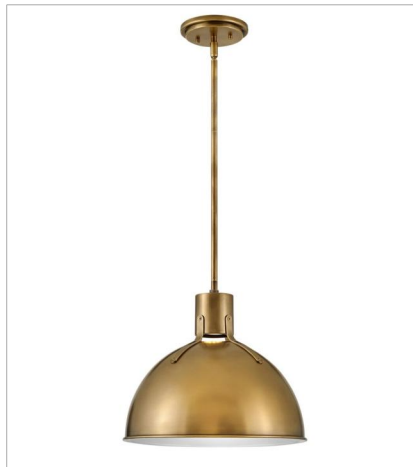

# ARGO

Argo is brilliantly basic in design but has all the right details to make it shine. The smooth lines of its dome have a vintage, industrial feel, but modern updates make Argo contemporary. Heavy straps and decorative screws secure the dome to the cap in this clean and stylish profile.

**FINISH:** Heritage Brass with Black accents, Heritage Brass  
**GLASS:** Cased Opal, Clear Seedy

**51110HB**  
SMALL SINGLE LIGHT VANITY  
6" W, 7.8" H  
Socketed  
1-12w Med. LED, 100w Equiv.

**51112HB**  
SMALL TWO LIGHT VANITY  
18" W, 7.5" H  
Socketed  
2-12w Med. LED, 100w Equiv.

**51113HB**  
MEDIUM THREE LIGHT VANITY  
24.5" W, 7.5" H  
Socketed  
3-12w Med. LED, 100w Equiv.

**3483HB**  
LARGE PENDANT  
20" W, 17" H  
Socketed  
1-6.50w GU10 LED \*Included

**3487HB**  
MEDIUM PENDANT  
14" W, 12.3" H  
Socketed  
1-6.50w GU10 LED \*Included