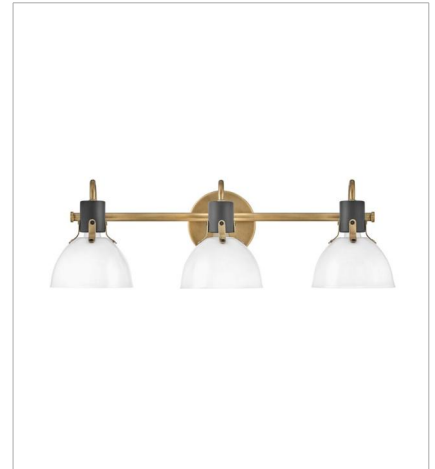

# ARGO

Argo is brilliantly basic in design but has all the right details to make it shine. The smooth lines of its dome have a vintage, industrial feel, but modern updates make Argo contemporary. Heavy straps and decorative screws secure the dome to the cap in this clean and stylish profile.

**FINISH:** Heritage Brass with Black accents, Heritage Brass  
**GLASS:** Cased Opal, Clear Seedy

**51110HB**  
SMALL SINGLE LIGHT VANITY  
6" W, 7.8" H  
Socketed  
1-12w Med. LED, 100w Equiv.

**51112HB**  
SMALL TWO LIGHT VANITY  
18" W, 7.5" H  
Socketed  
2-12w Med. LED, 100w Equiv.

**51113HB**  
MEDIUM THREE LIGHT VANITY  
24.5" W, 7.5" H  
Socketed  
3-12w Med. LED, 100w Equiv.

**3483HB**  
LARGE PENDANT  
20" W, 17" H  
Socketed  
1-6.50w GU10 LED \*Included

**3487HB**  
MEDIUM PENDANT  
14" W, 12.3" H  
Socketed  
1-6.50w GU10 LED \*Included