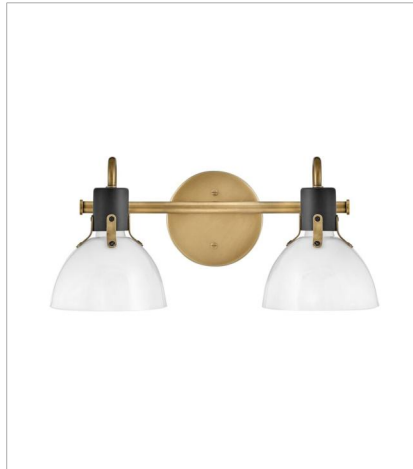

# ARGO

Argo is brilliantly basic in design but has all the right details to make it shine. The smooth lines of its dome have a vintage, industrial feel, but modern updates make Argo contemporary. Heavy straps and decorative screws secure the dome to the cap in this clean and stylish profile.

**FINISH:** Heritage Brass with Black accents, Heritage Brass  
**GLASS:** Cased Opal, Clear Seedy

**51110HB**  
SMALL SINGLE LIGHT VANITY  
6" W, 7.8" H  
Socketed  
1-12w Med. LED, 100w Equiv.

**51112HB**  
SMALL TWO LIGHT VANITY  
18" W, 7.5" H  
Socketed  
2-12w Med. LED, 100w Equiv.

**51113HB**  
MEDIUM THREE LIGHT VANITY  
24.5" W, 7.5" H  
Socketed  
3-12w Med. LED, 100w Equiv.

**3483HB**  
LARGE PENDANT  
20" W, 17" H  
Socketed  
1-6.50w GU10 LED \*Included

**3487HB**  
MEDIUM PENDANT  
14" W, 12.3" H  
Socketed  
1-6.50w GU10 LED \*Included