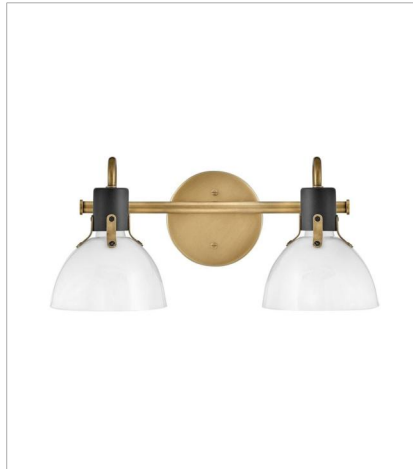

# ARGO

Argo is brilliantly basic in design but has all the right details to make it shine. The smooth lines of its dome have a vintage, industrial feel, but modern updates make Argo contemporary. Heavy straps and decorative screws secure the dome to the cap in this clean and stylish profile.

**FINISH:** Heritage Brass with Black accents, Heritage Brass  
**GLASS:** Cased Opal, Clear Seedy

**51110HB**  
SMALL SINGLE LIGHT VANITY  
6" W, 7.8" H  
Socketed  
1-12w Med. LED, 100w Equiv.

**51112HB**  
SMALL TWO LIGHT VANITY  
18" W, 7.5" H  
Socketed  
2-12w Med. LED, 100w Equiv.

**51113HB**  
MEDIUM THREE LIGHT VANITY  
24.5" W, 7.5" H  
Socketed  
3-12w Med. LED, 100w Equiv.

**3483HB**  
LARGE PENDANT  
20" W, 17" H  
Socketed  
1-6.50w GU10 LED \*Included

**3487HB**  
MEDIUM PENDANT  
14" W, 12.3" H  
Socketed  
1-6.50w GU10 LED \*Included