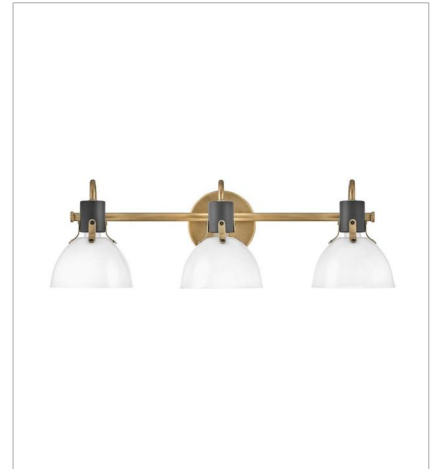

# ARGO

Argo is brilliantly basic in design but has all the right details to make it shine. The smooth lines of its dome have a vintage, industrial feel, but modern updates make Argo contemporary. Heavy straps and decorative screws secure the dome to the cap in this clean and stylish profile.

**FINISH:** Heritage Brass with Black accents, Heritage Brass  
**GLASS:** Cased Opal, Clear Seedy

**51110HB**  
SMALL SINGLE LIGHT VANITY  
6" W, 7.8" H  
Socketed  
1-12w Med. LED, 100w Equiv.

**51112HB**  
SMALL TWO LIGHT VANITY  
18" W, 7.5" H  
Socketed  
2-12w Med. LED, 100w Equiv.

**51113HB**  
MEDIUM THREE LIGHT VANITY  
24.5" W, 7.5" H  
Socketed  
3-12w Med. LED, 100w Equiv.

**3483HB**  
LARGE PENDANT  
20" W, 17" H  
Socketed  
1-6.50w GU10 LED \*Included

**3487HB**  
MEDIUM PENDANT  
14" W, 12.3" H  
Socketed  
1-6.50w GU10 LED \*Included