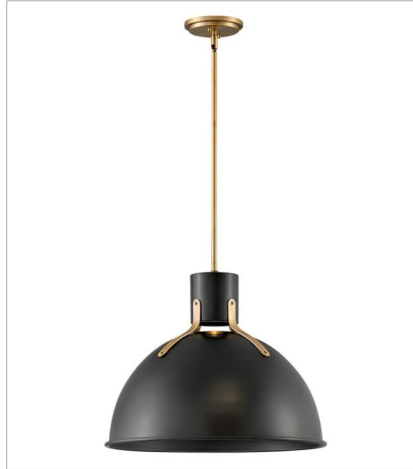

# ARGO

Argo is brilliantly basic in design but has all the right details to make it shine. The smooth lines of its dome have a vintage, industrial feel, but modern updates make Argo contemporary. Heavy straps and decorative screws secure the dome to the cap in this clean and stylish profile.

**FINISH:** Satin Black with Lacquered Brass accents

**3480SK**  
MEDIUM SWING ARM SINGLE LIG...  
7" W, 10.3" H  
Socketed  
1-12w Med. LED, 100W Equiv.

**3483SK**  
MEDIUM PENDANT  
20" W, 17" H  
Socketed

**3487SK**  
SMALL PENDANT  
14" W, 12.3" H  
Socketed

**3481SK**  
SMALL FLUSH MOUNT  
13" W, 10" H  
Socketed  
1-12w Med. LED, 100W Equiv.