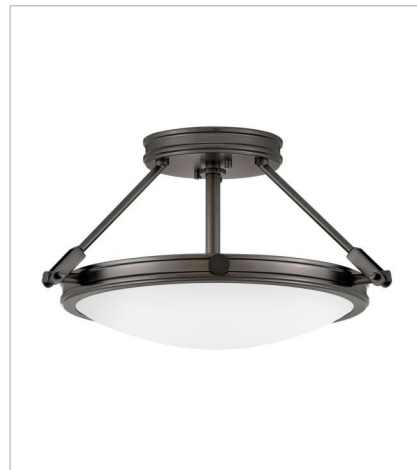

COLLIER

Collier's mid-century silhouette incorporates the best in retro simplicity. Cast knobs, hinges and stems in a variety of finishes convey sleek elegance for a look that is at once modern and timeless.

FINISH: Black Oxide
GLASS: Clear Seedy, Etched

3380BX
MEDIUM SINGLE LIGHT SCONCE
5" W, 16.8" H
Socketed
1-14w Med. LED, 100w Equiv.

3384BX
SMALL PENDANT
21.5" W, 24.5" H
Socketed
4-5w Cand. LED, 60w Equiv.

3381BX
MEDIUM SEMI-FLUSH MOUNT
16.5" W, 9.3" H
Socketed
3-5w Cand. LED, 60w Equiv.

3382BX
MEDIUM SEMI-FLUSH MOUNT
22" W, 11.5" H
Socketed
4-5w Cand. LED, 60w Equiv.

HINKLEY

HINKLEY
33000 Pin Oak Parkway
Avon Lake, OH 44012