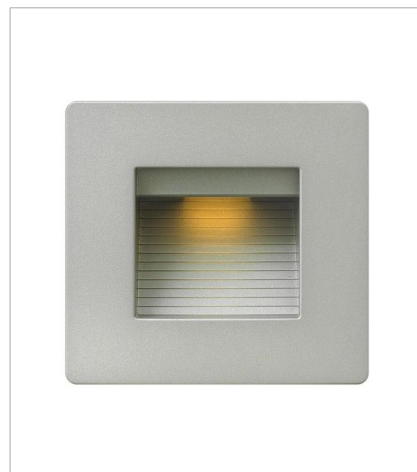

LUNA

Luna is a modern collection of solid aluminum fixtures offered in a unique combination of contemporary styles, including sleek wall lanterns. Luna also offers chic pocket wall sconces and compact ceiling mounts that are ideal for indoors or out.

FINISH: Titanium
GLASS: Etched Lens

15508TT
LUNA STEP LIGHT 12V HORIZONTAL
4.5" W, 3" H
Integrated LED
3.80w LED *Included

58504TT
LUNA STEP LIGHT 120V VERTICAL
3" W, 4.5" H
Integrated LED
4w LED *Included

58506TT
LUNA STEP LIGHT 120V HORIZO...
4.8" W, 4.5" H
Integrated LED
4w LED *Included

58508TT
LUNA STEP LIGHT 120V HORIZO...
4.5" W, 3" H
Integrated LED
4w LED *Included

1660TT
MEDIUM WALL MOUNT LANTERN
6" W, 16" H
Socketed
2-7w GU10 LED, 20w Equiv. or 2-20w GU10

Luna is a modern collection of solid aluminum fixtures offered in a unique combination of contemporary styles, including sleek wall lanterns. Luna also offers chic pocket wall sconces and compact ceiling mounts that are ideal for indoors or out.