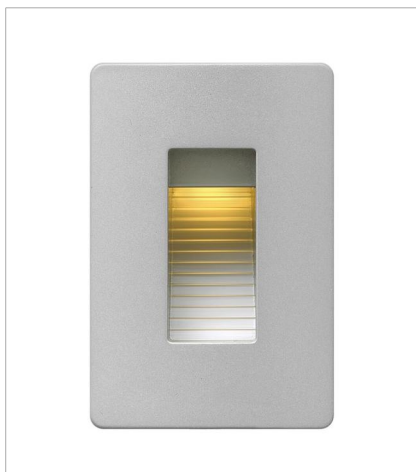

LUNA

Luna is a modern collection of solid aluminum fixtures offered in a unique combination of contemporary styles, including sleek wall lanterns. Luna also offers chic pocket wall sconces and compact ceiling mounts that are ideal for indoors or out.

FINISH: Titanium
GLASS: Etched Lens

15508TT
LUNA STEP LIGHT 12V HORIZONTAL
4.5" W, 3" H
Integrated LED
3.80w LED *Included

58504TT
LUNA STEP LIGHT 120V VERTICAL
3" W, 4.5" H
Integrated LED
4w LED *Included

58506TT
LUNA STEP LIGHT 120V HORIZO...
4.8" W, 4.5" H
Integrated LED
4w LED *Included

58508TT
LUNA STEP LIGHT 120V HORIZO...
4.5" W, 3" H
Integrated LED
4w LED *Included

1660TT
MEDIUM WALL MOUNT LANTERN
6" W, 16" H
Socketed
2-7w GU10 LED, 20w Equiv. or 2-20w GU10

Luna is a modern collection of solid aluminum fixtures offered in a unique combination of contemporary styles, including sleek wall lanterns. Luna also offers chic pocket wall sconces and compact ceiling mounts that are ideal for indoors or out.