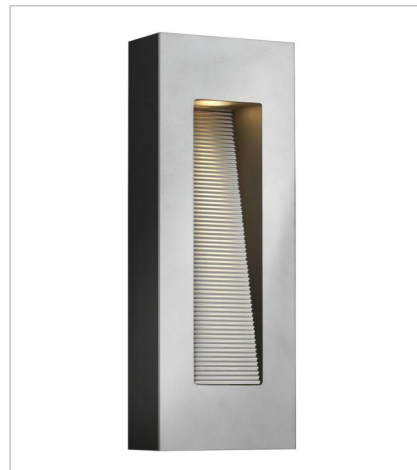

LUNA

Luna is a modern collection of solid aluminum fixtures offered in a unique combination of contemporary styles, including sleek wall lanterns. Luna also offers chic pocket wall sconces and compact ceiling mounts that are ideal for indoors or out.

FINISH: Titanium
GLASS: Etched Lens

15508TT
LUNA STEP LIGHT 12V HORIZONTAL
4.5" W, 3" H
Integrated LED
3.80w LED *Included

58504TT
LUNA STEP LIGHT 120V VERTICAL
3" W, 4.5" H
Integrated LED
4w LED *Included

Luna is a modern collection of solid aluminum fixtures offered in a unique combination of contemporary styles, including sleek wall lanterns. Luna also offers chic pocket wall sconces and compact ceiling mounts that are ideal for indoors or out.

FINISH: Titanium
GLASS: Etched Lens

1662TT
SMALL UP/DOWN LIGHT WALL MO...
9" W, 5" H
Integrated LED
15w LED *Included

1664TT
LARGE WALL MOUNT LANTERN
9" W, 24" H
Socketed
2-7w GU10 LED, 20w Equiv. or 2-20w GU10