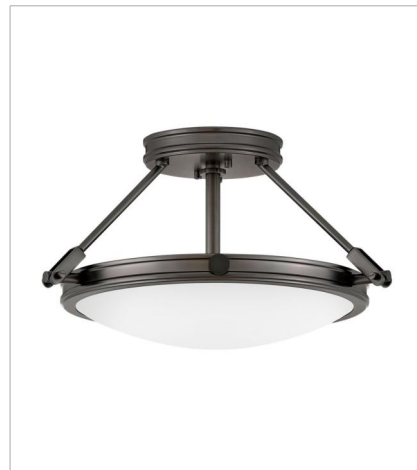

COLLIER

Collier's mid-century silhouette incorporates the best in retro simplicity. Cast knobs, hinges and stems in a variety of finishes convey sleek elegance for a look that is at once modern and timeless.

FINISH: Black Oxide
GLASS: Clear Seedy, Etched

3380BX
MEDIUM SINGLE LIGHT SCONCE
5" W, 16.8" H
Socketed
1-14w Med. LED, 100w Equiv.

3384BX
SMALL PENDANT
21.5" W, 24.5" H
Socketed
4-5w Cand. LED, 60w Equiv.

3381BX
MEDIUM SEMI-FLUSH MOUNT
16.5" W, 9.3" H
Socketed
3-5w Cand. LED, 60w Equiv.

3382BX
MEDIUM SEMI-FLUSH MOUNT
22" W, 11.5" H
Socketed
4-5w Cand. LED, 60w Equiv.

HINKLEY

HINKLEY
33000 Pin Oak Parkway
Avon Lake, OH 44012