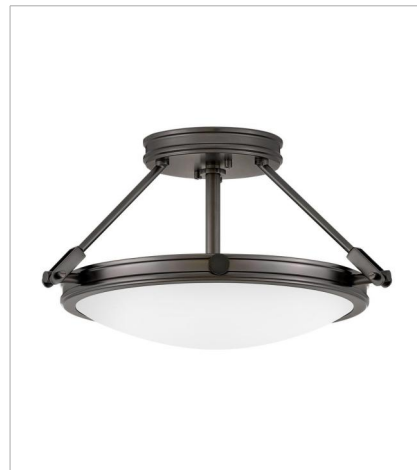

# COLLIER

Collier's midcentury silhouette incorporates the best in retro simplicity. Cast knobs, hinges and stems in a variety of finishes convey sleek elegance for a look that is at once modern and timeless.

**FINISH:** Black Oxide  
**GLASS:** Clear Seedy, Etched

**3380BX**  
MEDIUM SINGLE LIGHT SCONCE  
5" W, 16.8" H  
Socketed  
1-14w Med. LED, 100w Equiv.

**3384BX**  
SMALL PENDANT  
21.5" W, 24.5" H  
Socketed  
4-5w Cand. LED, 60w Equiv.

**3381BX**  
MEDIUM SEMI-FLUSH MOUNT  
15.3" W, 9.3" H  
Socketed  
3-5w Cand. LED, 60w Equiv.

**3382BX**  
MEDIUM SEMI-FLUSH MOUNT  
22" W, 11.5" H  
Socketed  
4-5w Cand. LED, 60w Equiv.