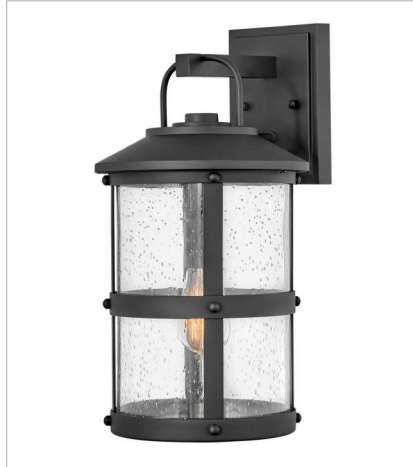

LAKEHOUSE

OPEN AIR™
collection

The look is relaxed, but the components of Lakehouse are quietly satisfying. Lakehouse features a distressed, Aged Zinc with Driftwood Gray and Black finish accompanied by clear seedy glass. Cast aluminum construction ensures Lakehouse will withstand for years. Blissfully simple, yet all the details are memorable.

FINISH: Black
GLASS: Clear Seedy

2680BK
SMALL WALL MOUNT LANTERN
7.3" W, 14.5" H
LED Lamp
1-12w Med. LED, 100W Equiv.

2684BK
MEDIUM WALL MOUNT LANTERN
9" W, 17.3" H
LED Lamp
1-12w Med. LED, 100W Equiv.

2684BK-LV
MEDIUM WALL MOUNT LANTERN 12V
9" W, 17.3" H
LED Lamp

2685BK
LARGE WALL MOUNT LANTERN
10.5" W, 19.8" H
LED Lamp
3-5w Cand. LED, 60w Equiv.

2688BK
EXTRA LARGE WALL MOUNT LANTERN
12" W, 24" H
LED Lamp
3-5w Cand. LED, 60w Equiv.

2682BK
MEDIUM HANGING LANTERN
9" W, 17.8" H
LED Lamp
1-12w Med. LED, 100W Equiv.

HINKLEY

HINKLEY
33000 Pin Oak Parkway
Avon Lake, OH 44012

PHONE: (440) 653-5500
Toll Free: 1 (800) 446-5539

hinkley.com

LAKEHOUSE

The look is relaxed, but the components of Lakehouse are quietly satisfying. Lakehouse features a distressed, Aged Zinc with Driftwood Gray and Black finish accompanied by clear seedy glass. Cast aluminum construction ensures Lakehouse will withstand for years. Blissfully simple, yet all the details are memorable.