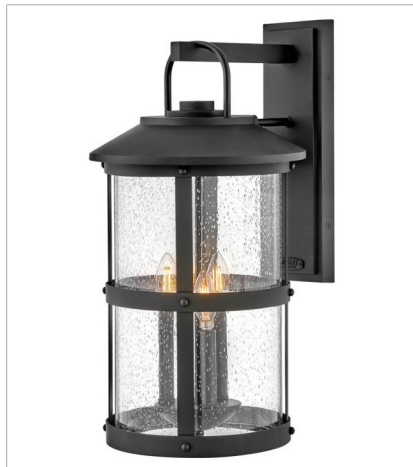

LAKEHOUSE

OPEN AIR™
collection

The look is relaxed, but the components of Lakehouse are quietly satisfying. Lakehouse features a distressed, Aged Zinc with Driftwood Gray and Black finish accompanied by clear seedy glass. Cast aluminum construction ensures Lakehouse will withstand for years. Blissfully simple, yet all the details are memorable.

FINISH: Black
GLASS: Clear Seedy

2680BK
SMALL WALL MOUNT LANTERN
7.3" W, 14.5" H
LED Lamp
1-12w Med. LED, 100W Equiv.

2684BK
MEDIUM WALL MOUNT LANTERN
9" W, 17.3" H
LED Lamp
1-12w Med. LED, 100W Equiv.

2684BK-LV
MEDIUM WALL MOUNT LANTERN 12V
9" W, 17.3" H
LED Lamp

2685BK
LARGE WALL MOUNT LANTERN
10.5" W, 19.8" H
LED Lamp
3-5w Cand. LED, 60w Equiv.

2688BK
EXTRA LARGE WALL MOUNT LANTERN
12" W, 24" H
LED Lamp
3-5w Cand. LED, 60w Equiv.

2682BK
MEDIUM HANGING LANTERN
9" W, 17.8" H
LED Lamp
1-12w Med. LED, 100W Equiv.

HINKLEY

HINKLEY
33000 Pin Oak Parkway
Avon Lake, OH 44012

PHONE: (440) 653-5500
Toll Free: 1 (800) 446-5539

hinkley.com

LAKEHOUSE

The look is relaxed, but the components of Lakehouse are quietly satisfying. Lakehouse features a distressed, Aged Zinc with Driftwood Gray and Black finish accompanied by clear seedy glass. Cast aluminum construction ensures Lakehouse will withstand for years. Blissfully simple, yet all the details are memorable.