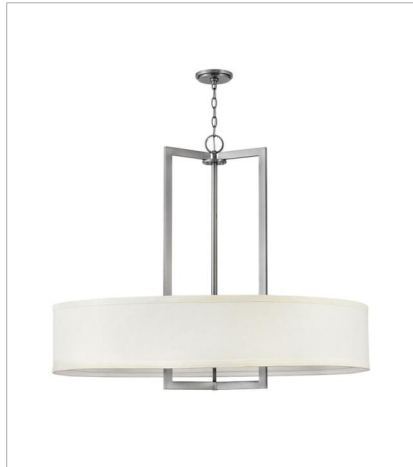

HAMPTON

Hampton is a modern transitional design, offering the ultimate in urban sophistication. The minimal, rectangular frame, paired with a decorative acrylic etched bottom lens, is softened by a contemporary off-white linen drum shade.

FINISH: Antique Nickel
SHADE: Off-White Linen Hardback

3202AN
TWO LIGHT SCONCE
15" W, 12" H
Socketed
2-5w Cand. LED, 60w Equiv.

3204AN
MEDIUM DRUM
26" W, 30.3" H
Socketed
3-14w Med. LED, 100W Equiv.

3214AN
MEDIUM SINGLE TIER
29" W, 24" H
Socketed

3218AN
FOUR LIGHT LINEAR
42" W, 26" H
Socketed
4-14w Med. LED, 100w Equiv.

3219AN
LARGE DRUM PENDANT
40" W, 33.5" H
Socketed
9-14w Med. LED, 100w Equiv.

3200AN
SMALL SEMI-FLUSH MOUNT
15" W, 11.8" H
Socketed
3-14w Med. LED, 60w Equiv.

FINISH: Antique Nickel
SHADE: Off-White Linen Hardback

3201AN
MEDIUM SEMI-FLUSH MOUNT
20" W, 12" H
Socketed
3-14w Med. LED, 75w Equiv.

3211AN
LARGE SEMI-FLUSH MOUNT
26" W, 14.5" H
Socketed
3-14w Med. LED, 100w Equiv.