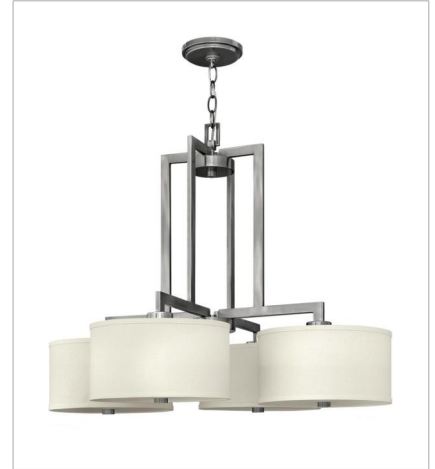

HAMPTON

Hampton is a modern transitional design, offering the ultimate in urban sophistication. The minimal, rectangular frame, paired with a decorative acrylic etched bottom lens, is softened by a contemporary off-white linen drum shade.

FINISH: Antique Nickel
SHADE: Off-White Linen Hardback

3202AN
TWO LIGHT SCONCE
15" W, 12" H
Socketed
2-5w Cand. LED, 60w Equiv.

3204AN
MEDIUM DRUM
26" W, 30.3" H
Socketed
3-14w Med. LED, 100W Equiv.

3214AN
MEDIUM SINGLE TIER
29" W, 24" H
Socketed

3218AN
FOUR LIGHT LINEAR
42" W, 26" H
Socketed
4-14w Med. LED, 100w Equiv.

3219AN
LARGE DRUM PENDANT
40" W, 33.5" H
Socketed
9-14w Med. LED, 100w Equiv.

3200AN
SMALL SEMI-FLUSH MOUNT
15" W, 11.8" H
Socketed
3-14w Med. LED, 60w Equiv.

FINISH: Antique Nickel
SHADE: Off-White Linen Hardback

3201AN
MEDIUM SEMI-FLUSH MOUNT
20" W, 12" H
Socketed
3-14w Med. LED, 75w Equiv.

3211AN
LARGE SEMI-FLUSH MOUNT
26" W, 14.5" H
Socketed
3-14w Med. LED, 100w Equiv.