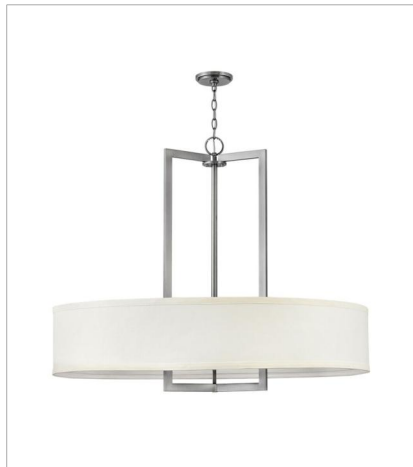

# HAMPTON

Hampton is a modern transitional design, offering the ultimate in urban sophistication. The minimal, rectangular frame, paired with a decorative acrylic etched bottom lens, is softened by a contemporary off-white linen drum shade.

**FINISH:** Antique Nickel  
**SHADE:** Off-White Linen Hardback

**3202AN**  
TWO LIGHT SCONCE  
15" W, 12" H  
Socketed  
2-5w Cand. LED, 60w Equiv.

**3204AN**  
MEDIUM DRUM  
26" W, 30.3" H  
Socketed  
3-14w Med. LED, 100W Equiv.

**3207AN**  
SMALL PENDANT  
7" W, 11.8" H  
Socketed  
1-14w Med. LED, 100w Equiv.

**3218AN**  
FOUR LIGHT LINEAR  
42" W, 26" H  
Socketed  
4-14w Med. LED, 100w Equiv.

**3219AN**  
LARGE DRUM PENDANT  
40" W, 33.5" H  
Socketed  
9-14w Med. LED, 100w Equiv.

**3200AN**  
SMALL SEMI-FLUSH MOUNT  
15" W, 11.8" H  
Socketed  
3-14w Med. LED, 60w Equiv.