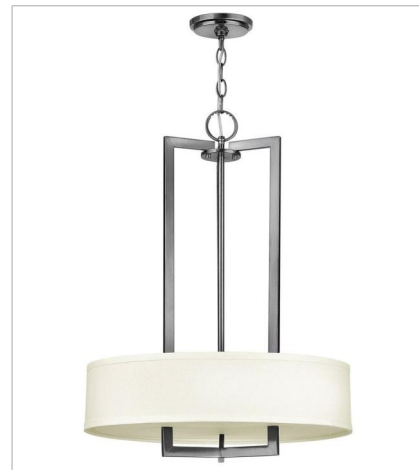

# HAMPTON

Hampton is a modern transitional design, offering the ultimate in urban sophistication. The minimal, rectangular frame, paired with a decorative acrylic etched bottom lens, is softened by a contemporary off-white linen drum shade.

**FINISH:** Antique Nickel  
**SHADE:** Off-White Linen Hardback

**3202AN**  
TWO LIGHT SCONCE  
15" W, 12" H  
LED Lamp  
2-5w Cand. LED, 60w Equiv.

**3210AN**  
SINGLE LIGHT SCONCE  
6.8" W, 12" H  
LED Lamp, Socket  
1-14w Med. LED, 100w Equiv. or 1-100w Med.

**3203AN**  
SMALL DRUM  
20" W, 26.5" H  
LED Lamp, Socket  
3-14w Med. LED, 60w Equiv. or 3-60w Med.

**3204AN**  
MEDIUM DRUM  
26" W, 30.3" H  
LED Lamp  
2-5w Cand. LED, 60w Equiv.

**3205AN**  
LARGE DRUM PENDANT  
16" W, 32.8" H  
LED Lamp, Socket  
3-14w Med. LED, 60w Equiv. or 3-60w Med.