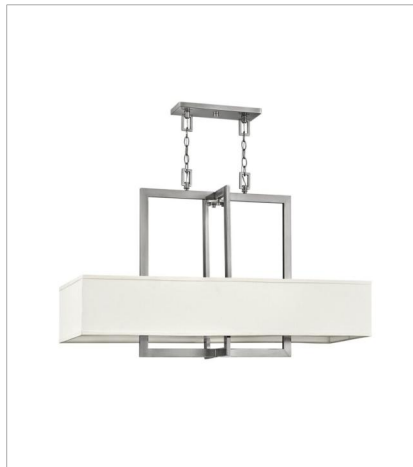

HAMPTON

Hampton is a modern transitional design, offering the ultimate in urban sophistication. The minimal, rectangular frame, paired with a decorative acrylic etched bottom lens, is softened by a contemporary off-white linen drum shade.

FINISH: Antique Nickel
SHADE: Off-White Linen Hardback

3202AN
TWO LIGHT SCONCE
15" W, 12" H
Socketed
2-5w Cand. LED, 60w Equiv.

3204AN
MEDIUM DRUM
26" W, 30.3" H
Socketed
3-14w Med. LED, 100W Equiv.

3207AN
SMALL PENDANT
7" W, 11.8" H
Socketed
1-14w Med. LED, 100w Equiv.

3214AN
MEDIUM SINGLE TIER
29" W, 24" H
Socketed

3218AN
FOUR LIGHT LINEAR
42" W, 26" H
Socketed
4-14w Med. LED, 100w Equiv.

3219AN
LARGE DRUM PENDANT
40" W, 33.5" H
Socketed
9-14w Med. LED, 100w Equiv.

HINKLEY

FINISH: Antique Nickel
SHADE: Off-White Linen Hardback

3200AN
SMALL SEMI-FLUSH MOUNT
15" W, 11.8" H
Socketed
3-14w Med. LED, 60w Equiv.

3201AN
MEDIUM SEMI-FLUSH MOUNT
20" W, 12" H
Socketed
3-14w Med. LED, 75w Equiv.