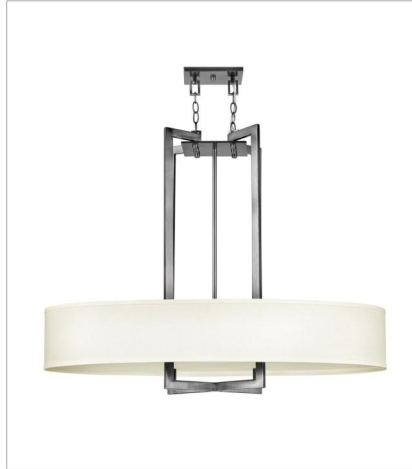

3208AN
LARGE OVAL DRUM
40" W, 31.3" H
Socketed
4-14w Med. LED, 100w Equiv. or 4-100w Med.