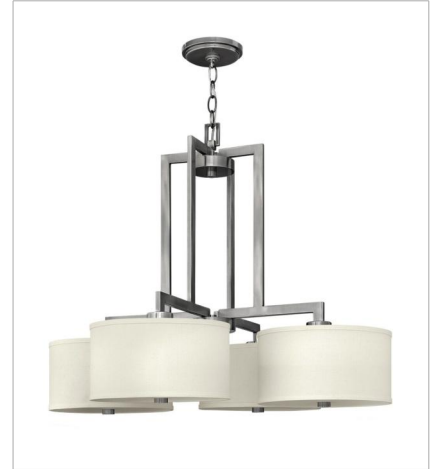

# HAMPTON

Hampton is a modern transitional design, offering the ultimate in urban sophistication. The minimal, rectangular frame, paired with a decorative acrylic etched bottom lens, is softened by a contemporary off-white linen drum shade.

**FINISH:** Antique Nickel  
**SHADE:** Off-White Linen Hardback

**3202AN**  
TWO LIGHT SCONCE  
15" W, 12" H  
Socketed  
2-5w Cand. LED, 60w Equiv.

**3210AN**  
SINGLE LIGHT SCONCE  
6.8" W, 12" H  
Socketed  
1-14w Med. LED, 100w Equiv. or 1-100w Med.

**FINISH:** Antique Nickel  
**SHADE:** Off-White Linen Hardback

**3207AN**  
SMALL PENDANT  
7" W, 11.8" H  
Socketed  
1-14w Med. LED, 100w Equiv.

**3208AN**  
LARGE OVAL DRUM  
40" W, 31.3" H  
Socketed  
4-14w Med. LED, 100w Equiv. or 4-100w Med.