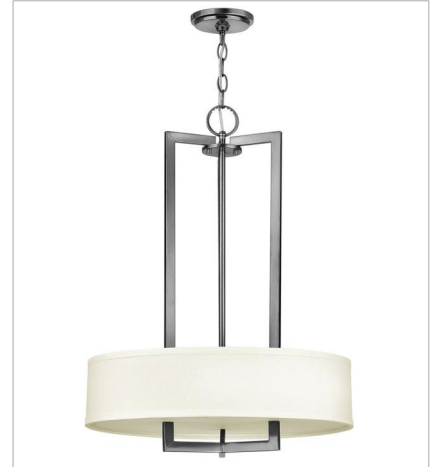

# HAMPTON

Hampton is a modern transitional design, offering the ultimate in urban sophistication. The minimal, rectangular frame, paired with a decorative acrylic etched bottom lens, is softened by a contemporary off-white linen drum shade.

**FINISH:** Antique Nickel  
**SHADE:** Off-White Linen Hardback

**3202AN**  
TWO LIGHT SCONCE  
15" W, 12" H  
Socketed  
2-5w Cand. LED, 60w Equiv.

**3210AN**  
SINGLE LIGHT SCONCE  
6.8" W, 12" H  
Socketed  
1-14w Med. LED, 100w Equiv. or 1-100w Med.

**3206AN**  
LARGE DRUM  
30" W, 33" H  
Socketed  
3-100w Med.