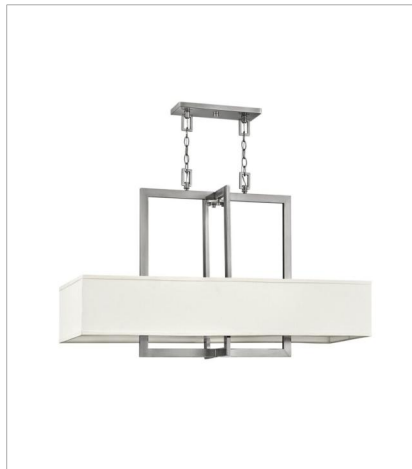

# HAMPTON

Hampton is a modern transitional design, offering the ultimate in urban sophistication. The minimal, rectangular frame, paired with a decorative acrylic etched bottom lens, is softened by a contemporary off-white linen drum shade.

**FINISH:** Antique Nickel  
**SHADE:** Off-White Linen Hardback

**3202AN**  
TWO LIGHT SCONCE  
15" W, 12" H  
Socketed  
2-5w Cand. LED, 60w Equiv.

**3210AN**  
SINGLE LIGHT SCONCE  
6.8" W, 12" H  
Socketed  
1-14w Med. LED, 100w Equiv. or 1-100w Med.

**FINISH:** Antique Nickel  
**SHADE:** Off-White Linen Hardback

**3207AN**  
SMALL PENDANT  
7" W, 11.8" H  
Socketed  
1-14w Med. LED, 100w Equiv.

**3208AN**  
LARGE OVAL DRUM  
40" W, 31.3" H  
Socketed  
4-14w Med. LED, 100w Equiv. or 4-100w Med.

**3214AN**  
MEDIUM SINGLE TIER  
29" W, 24" H  
Socketed

**3217AN**  
SMALL DRUM PENDANT  
9.3" W, 22.5" H  
Socketed  
1-14w Med. LED, 100w Equiv. or 1-100w Med.

**3218AN**  
FOUR LIGHT LINEAR  
42" W, 26" H  
Socketed  
4-14w Med. LED, 100w Equiv.