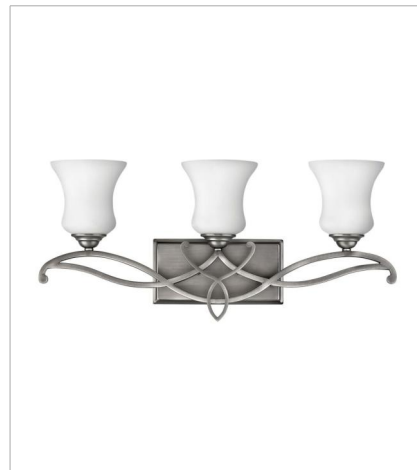

BROOKE

Brooke's updated traditional look features a minimalist forged scroll design in Antique Nickel that elegantly complements its etched opal glass.

FINISH: Antique Nickel
GLASS: Etched Opal

5000AN
SINGLE LIGHT VANITY
5.3" W, 11.8" H
Socketed
1-14w Med. LED, 100w Equiv.

5002AN
TWO LIGHT VANITY
16.5" W, 10.3" H
Socketed
2-14w Med. LED, 100w Equiv.

5003AN
THREE LIGHT VANITY
24" W, 10.8" H
Socketed
3-14w Med. LED, 100w Equiv.

5004AN
FOUR LIGHT VANITY
31.3" W, 11" H
Socketed
4-14w Med. LED, 100w Equiv.

5005AN
FIVE LIGHT VANITY
41.5" W, 11" H
Socketed
5-14w Med. LED, 100w Equiv.

HINKLEY

HINKLEY
33000 Pin Oak Parkway
Avon Lake, OH 44012

PHONE: (440) 653-5500
Toll Free: 1 (800) 446-5539

hinkley.com