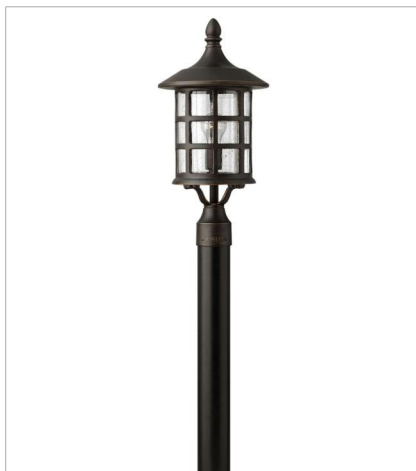

FREEPORT

Freeport features a classic New England design in cast aluminum construction for timeless, traditional style.

FINISH: Oil Rubbed Bronze
GLASS: Clear Seedy

1800OZ
SMALL WALL MOUNT LANTERN
6" W, 9.3" H
Socketed
1-12w Med. LED, 100w Equiv.

1804OZ
MEDIUM WALL MOUNT LANTERN
8" W, 12.3" H
Socketed
1-12w Med. LED, 100w Equiv.

1805OZ
LARGE WALL MOUNT LANTERN
10" W, 15.3" H
Socketed
1-12w Med. LED, 100w Equiv.

1802OZ
LARGE HANGING LANTERN
10" W, 14" H
Socketed
1-12w Med. LED, 100w Equiv.

1801OZ
LARGE POST TOP OR PIER MOUN...
10" W, 20.3" H
Socketed
1-12w Med. LED, 100w Equiv.

1807OZ
MEDIUM POST OR PIER MOUNT L...
8" W, 17.8" H
Socketed
1-12w Med. LED, 100w Equiv.

HINKLEY

HINKLEY
33000 Pin Oak Parkway
Avon Lake, OH 44012