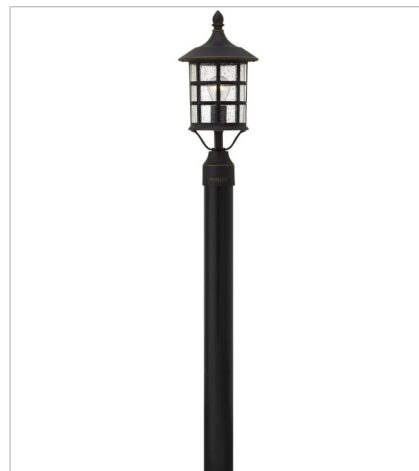

FREEPORT

Freeport features a classic New England design in cast aluminum construction for timeless, traditional style.

FINISH: Oil Rubbed Bronze
GLASS: Clear Seedy

1800OZ
SMALL WALL MOUNT LANTERN
6" W, 9.3" H
Socketed
1-12w Med. LED, 100w Equiv.

1804OZ
MEDIUM WALL MOUNT LANTERN
8" W, 12.3" H
Socketed
1-12w Med. LED, 100w Equiv.

1805OZ
LARGE WALL MOUNT LANTERN
10" W, 15.3" H
Socketed
1-12w Med. LED, 100w Equiv.

1802OZ
LARGE HANGING LANTERN
10" W, 14" H
Socketed
1-12w Med. LED, 100w Equiv.

1801OZ
LARGE POST TOP OR PIER MOUN...
10" W, 20.3" H
Socketed
1-12w Med. LED, 100w Equiv.

1807OZ
MEDIUM POST OR PIER MOUNT L...
8" W, 17.8" H
Socketed
1-12w Med. LED, 100w Equiv.

HINKLEY

HINKLEY
33000 Pin Oak Parkway
Avon Lake, OH 44012