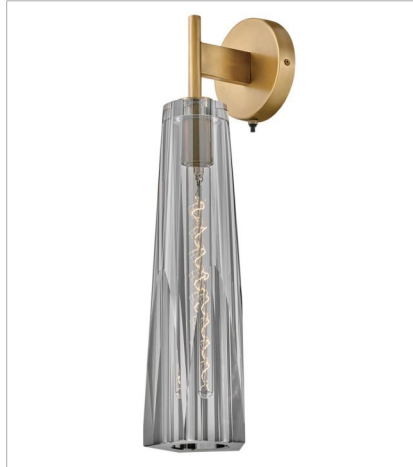

# HANGING

Dramatic and sleek, Cosette exudes opulent charm with an elongated silhouette and luxurious cut crystal. Two luxurious shade options, smokey gray or clear, beautifully cast a rich, multi-faceted light pattern.

**FINISH:** Heritage Brass  
**GLASS:** Clear Crystal, Smoked Crystal

**FR31100HBR-CL**  
LARGE SINGLE LIGHT SCONCE  
5" W, 21" H  
Socketed  
1-10w Med. LED, 60w Equiv.

**FR31100HBR-SM**  
LARGE SINGLE LIGHT SCONCE  
5" W, 21" H  
Socketed  
1-10w Med. LED, 60w Equiv.

**FR31107HBR-CL**  
LARGE ADJUSTABLE PENDANT  
5" W, 17" H  
Socketed  
9-12w Med. LED, 60w Equiv.

**FR31107HBR-SM**  
EXTRA SMALL PENDANT  
5" W, 17" H  
Socketed  
1-10w Med. LED, 60w Equiv.