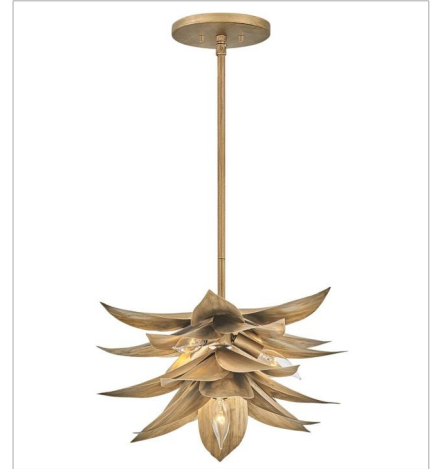

HANGING

Agave uniquely blends form and function with its extraordinary hand-sculpted, leafy layers. Inspired by the agave plant, this fountain-like silhouette captivates with a distinctive organically inspired design brought to life in an eye-catching Burnished Gold or Textured Plaster finish.

FINISH: Burnished Gold

FR30815BNG
MEDIUM SINGLE TIER CHANDELIER
26" W, 29" H
Socketed
7-5w Cand. LED, 60w Equiv.

FR30816BNG
LARGE MULTI TIER
45" W, 35" H
Socketed
12-5w Cand. LED, 60w Equiv.

FR30811BNG
LARGE CONVERTIBLE PENDANT
16" W, 12.5" H
Socketed
4-5w Cand. LED, 60w Equiv.