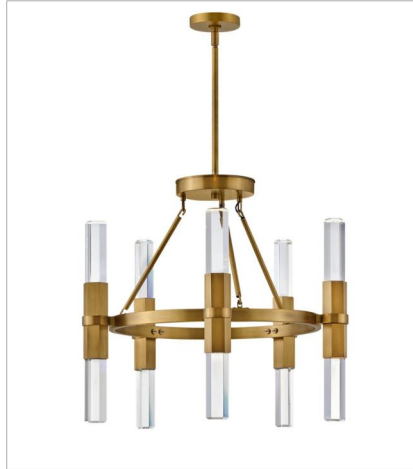

CECILY

Cecily redefines modern glam with bold design elements that emanate a lux attitude. Dramatic and substantial faceted crystal rods; illuminated by an LED light source; pair perfectly with the chic Heritage Brass finish to create a breathtaking silhouette.

FINISH: Heritage Brass
GLASS: Clear Crystal

FR30600HBR
LARGE TWO LIGHT LED SCONCE
5" W, 29" H
Integrated LED

FR30604HBR
MEDIUM SINGLE TIER CHANDELIER
26.5" W, 23.3" H
Integrated LED

FR30608HBR
LARGE TEN LIGHT LED LINEAR
54" W, 19.5" H
Integrated LED