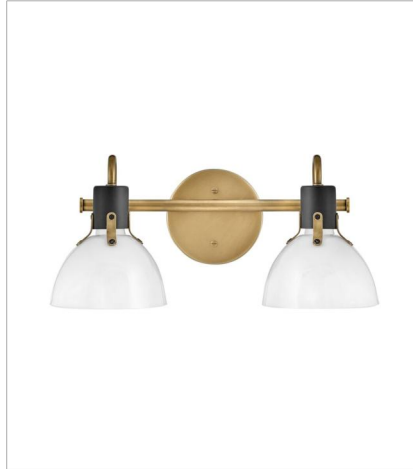

# ARGO

Argo exudes class and style with a vintage industrial flair and a sleek silhouette. This transitional design features suspended cased opal glass complemented by a Heritage Brass with Black finish.

**FINISH:** Heritage Brass with Black accents, Heritage Brass  
**GLASS:** Cased Opal, Clear Seedy

**51110HB**  
SMALL SINGLE LIGHT VANITY  
6" W, 7.8" H  
Socketed  
1-12w Med. LED, 100w Equiv.

**51112HB**  
SMALL TWO LIGHT VANITY  
18" W, 7.5" H  
Socketed  
2-12w Med. LED, 100w Equiv.

**51113HB**  
MEDIUM THREE LIGHT VANITY  
24.5" W, 7.5" H  
Socketed  
3-12w Med. LED, 100w Equiv.

**3483HB**  
LARGE PENDANT  
20" W, 17" H  
Socketed  
1-6.50w GU10 LED \*Included

**3487HB**  
MEDIUM PENDANT  
14" W, 12.3" H  
Socketed  
1-6.50w GU10 LED \*Included