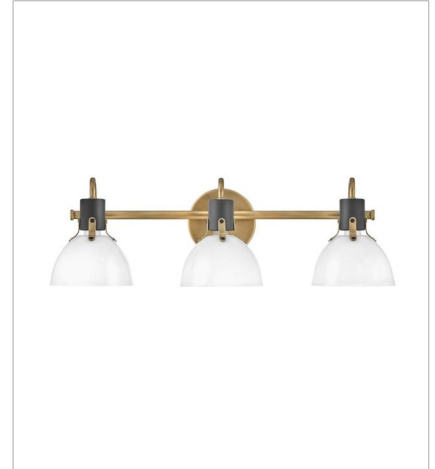

# ARGO

Argo exudes class and style with a vintage industrial flair and a sleek silhouette. This transitional design features suspended cased opal glass complemented by a Heritage Brass with Black finish.

**FINISH:** Heritage Brass with Black accents, Heritage Brass  
**GLASS:** Cased Opal, Clear Seedy

**51110HB**  
SMALL SINGLE LIGHT VANITY  
6" W, 7.8" H  
Socketed  
1-12w Med. LED, 100w Equiv.

**51112HB**  
SMALL TWO LIGHT VANITY  
18" W, 7.5" H  
Socketed  
2-12w Med. LED, 100w Equiv.

**51113HB**  
MEDIUM THREE LIGHT VANITY  
24.5" W, 7.5" H  
Socketed  
3-12w Med. LED, 100w Equiv.

**3483HB**  
LARGE PENDANT  
20" W, 17" H  
Socketed  
1-6.50w GU10 LED \*Included

**3487HB**  
MEDIUM PENDANT  
14" W, 12.3" H  
Socketed  
1-6.50w GU10 LED \*Included