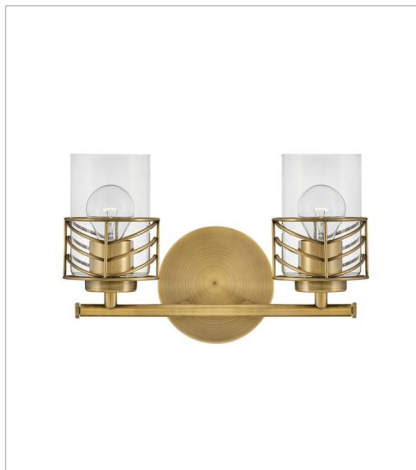

# BATH

Della's unique chevron design casts beautiful shadows through clear glass. Transitional in style, Della is at home within a wide variety of décors - from bohemian to vintage mid-century to updated traditional. Available in a classic Black or a Lacquered Brass finish, this artistic family exudes stylish flair.

**FINISH:** Lacquered Brass  
**GLASS:** Clear

**50260LCB**  
SMALL SINGLE LIGHT VANITY  
5.5" W, 9.5" H  
Socketed  
1-12w Med. LED, 100w Equiv.

**50262LCB**  
SMALL TWO LIGHT VANITY  
14.5" W, 9.5" H  
Socketed  
2-12w Med. LED, 100w Equiv.

**50263LCB**  
MEDIUM THREE LIGHT VANITY  
24" W, 9.5" H  
Socketed  
3-12w Med. LED, 100w Equiv.

**50264LCB**  
LARGE FOUR LIGHT VANITY  
33.8" W, 9.5" H  
Socketed  
4-12w Med. LED, 100w Equiv.