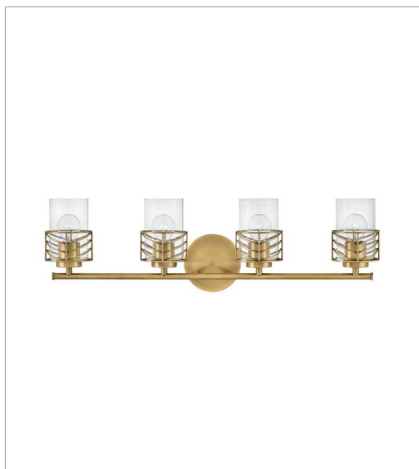

# BATH

Della's unique chevron design casts beautiful shadows through clear glass. Transitional in style, Della is at home within a wide variety of décors - from bohemian to vintage mid-century to updated traditional. Available in a classic Black or a Lacquered Brass finish, this artistic family exudes stylish flair.

**FINISH:** Lacquered Brass  
**GLASS:** Clear

**50260LCB**  
SMALL SINGLE LIGHT VANITY  
5.5" W, 9.5" H  
Socketed  
1-12w Med. LED, 100w Equiv.

**50262LCB**  
SMALL TWO LIGHT VANITY  
14.5" W, 9.5" H  
Socketed  
2-12w Med. LED, 100w Equiv.

**50263LCB**  
MEDIUM THREE LIGHT VANITY  
24" W, 9.5" H  
Socketed  
3-12w Med. LED, 100w Equiv.

**50264LCB**  
LARGE FOUR LIGHT VANITY  
33.8" W, 9.5" H  
Socketed  
4-12w Med. LED, 100w Equiv.