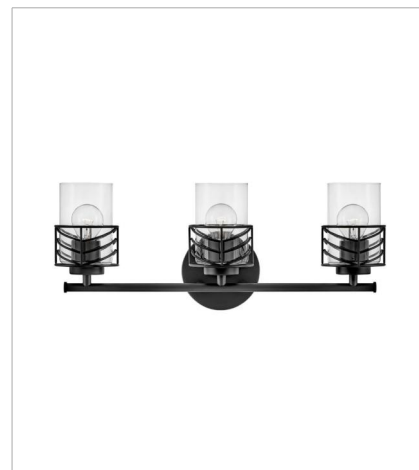

# BATH

Della's unique chevron design casts beautiful shadows through clear glass. Transitional in style, Della is at home within a wide variety of décors - from bohemian to vintage mid-century to updated traditional. Available in a classic Black or a Lacquered Brass finish, this artistic family exudes stylish flair.

**FINISH:** Black  
**GLASS:** Clear

**50260BK**  
SMALL SINGLE LIGHT VANITY  
5.5" W, 9.5" H  
Socketed  
1-12w Med. LED, 100W Equiv.

**50262BK**  
SMALL TWO LIGHT VANITY  
14.5" W, 9.5" H  
Socketed  
2-12w Med. LED, 100w Equiv.

**50263BK**  
MEDIUM THREE LIGHT VANITY  
24" W, 9.5" H  
Socketed  
3-12w Med. LED, 100w Equiv.

**50264BK**  
LARGE FOUR LIGHT VANITY  
33.8" W, 9.5" H  
Socketed  
4-12w Med. LED, 100w Equiv.