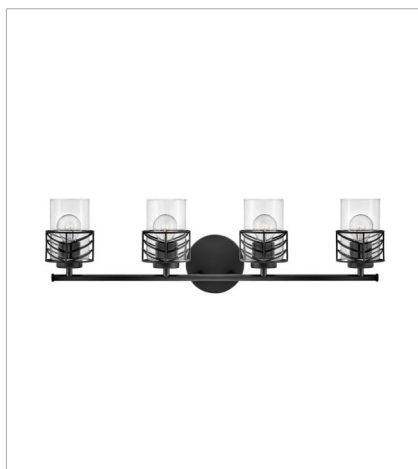

# BATH

Della's unique chevron design casts beautiful shadows through clear glass. Transitional in style, Della is at home within a wide variety of décors - from bohemian to vintage mid-century to updated traditional. Available in a classic Black or a Lacquered Brass finish, this artistic family exudes stylish flair.

**FINISH:** Black  
**GLASS:** Clear

**50260BK**  
SMALL SINGLE LIGHT VANITY  
5.5" W, 9.5" H  
Socketed  
1-12w Med. LED, 100W Equiv.

**50262BK**  
SMALL TWO LIGHT VANITY  
14.5" W, 9.5" H  
Socketed  
2-12w Med. LED, 100w Equiv.

**50263BK**  
MEDIUM THREE LIGHT VANITY  
24" W, 9.5" H  
Socketed  
3-12w Med. LED, 100w Equiv.

**50264BK**  
LARGE FOUR LIGHT VANITY  
33.8" W, 9.5" H  
Socketed  
4-12w Med. LED, 100w Equiv.