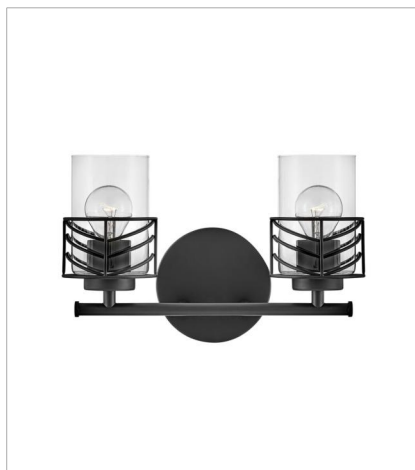

BATH

Della's unique chevron design casts beautiful shadows through clear glass. Transitional in style, Della is at home within a wide variety of décors - from bohemian to vintage mid-century to updated traditional. Available in a classic Black or a Lacquered Brass finish, this artistic family exudes stylish flair.

FINISH: Black
GLASS: Clear

50260BK
SMALL SINGLE LIGHT VANITY
5.5" W, 9.5" H
Socketed
1-12w Med. LED, 100w Equiv.

50262BK
SMALL TWO LIGHT VANITY
14.5" W, 9.5" H
Socketed
2-12w Med. LED, 100w Equiv.

50263BK
MEDIUM THREE LIGHT VANITY
24" W, 9.5" H
Socketed
3-12w Med. LED, 100w Equiv.