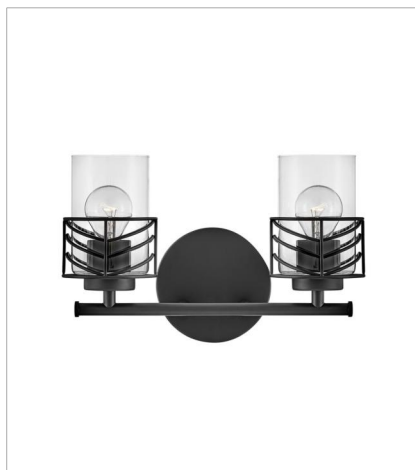

# BATH

Della's unique chevron design casts beautiful shadows through clear glass. Transitional in style, Della is at home within a wide variety of décors - from bohemian to vintage mid-century to updated traditional. Available in a classic Black or a Lacquered Brass finish, this artistic family exudes stylish flair.

**FINISH:** Black  
**GLASS:** Clear

**50260BK**  
SMALL SINGLE LIGHT VANITY  
5.5" W, 9.5" H  
Socketed  
1-12w Med. LED, 100W Equiv.

**50262BK**  
SMALL TWO LIGHT VANITY  
14.5" W, 9.5" H  
Socketed  
2-12w Med. LED, 100w Equiv.

**50263BK**  
MEDIUM THREE LIGHT VANITY  
24" W, 9.5" H  
Socketed  
3-12w Med. LED, 100w Equiv.

**50264BK**  
LARGE FOUR LIGHT VANITY  
33.8" W, 9.5" H  
Socketed  
4-12w Med. LED, 100w Equiv.