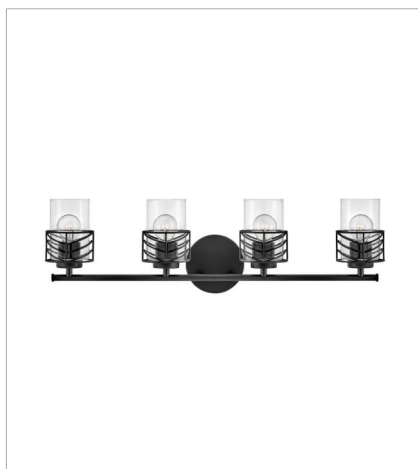

BATH

Della's unique chevron design casts beautiful shadows through clear glass. Transitional in style, Della is at home within a wide variety of décors - from bohemian to vintage mid-century to updated traditional. Available in a classic Black or a Lacquered Brass finish, this artistic family exudes stylish flair.

FINISH: Black
GLASS: Clear

50260BK
SMALL SINGLE LIGHT VANITY
5.5" W, 9.5" H
Socketed
1-12w Med. LED, 100w Equiv.

50262BK
SMALL TWO LIGHT VANITY
14.5" W, 9.5" H
Socketed
2-12w Med. LED, 100w Equiv.

50263BK
MEDIUM THREE LIGHT VANITY
24" W, 9.5" H
Socketed
3-12w Med. LED, 100w Equiv.

50264BK
LARGE FOUR LIGHT VANITY
33.8" W, 9.5" H
Socketed
4-12w Med. LED, 100w Equiv.

HINKLEY

HINKLEY
33000 Pin Oak Parkway
Avon Lake, OH 44012

PHONE: (440) 653-5500
Toll Free: 1 (800) 446-5539

hinkley.com