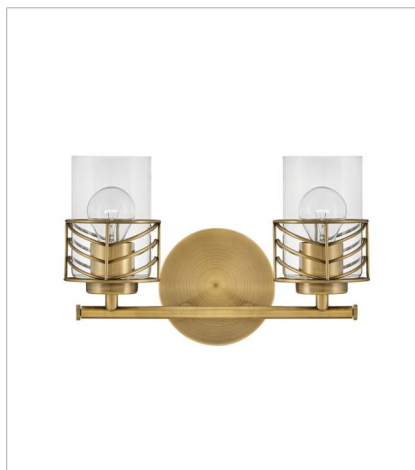

BATH

Della's unique chevron design casts beautiful shadows through clear glass. Transitional in style, Della is at home within a wide variety of décors - from bohemian to vintage mid-century to updated traditional. Available in a classic Black or a Lacquered Brass finish, this artistic family exudes stylish flair.

FINISH: Lacquered Brass
GLASS: Clear

50260LCB
SMALL SINGLE LIGHT VANITY
5.5" W, 9.5" H
Socketed
1-12w Med. LED, 100W Equiv.

50262LCB
SMALL TWO LIGHT VANITY
14.5" W, 9.5" H
Socketed
2-12w Med. LED, 100w Equiv.

50263LCB
MEDIUM THREE LIGHT VANITY
24" W, 9.5" H
Socketed
3-12w Med. LED, 100w Equiv.

50264LCB
LARGE FOUR LIGHT VANITY
33.8" W, 9.5" H
Socketed
4-12w Med. LED, 100w Equiv.

HINKLEY

HINKLEY
33000 Pin Oak Parkway
Avon Lake, OH 44012