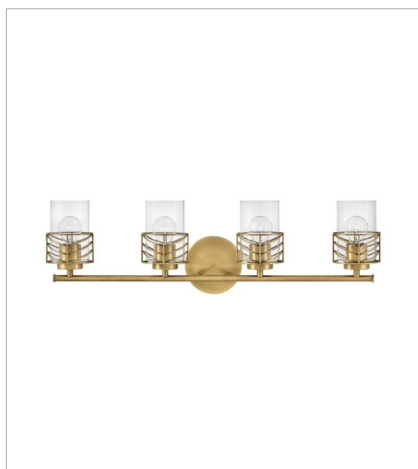

BATH

Della's unique chevron design casts beautiful shadows through clear glass. Transitional in style, Della is at home within a wide variety of décors - from bohemian to vintage mid-century to updated traditional. Available in a classic Black or a Lacquered Brass finish, this artistic family exudes stylish flair.

FINISH: Lacquered Brass
GLASS: Clear

50260LCB
SMALL SINGLE LIGHT VANITY
5.5" W, 9.5" H
Socketed
1-12w Med. LED, 100W Equiv.

50262LCB
SMALL TWO LIGHT VANITY
14.5" W, 9.5" H
Socketed
2-12w Med. LED, 100w Equiv.

50263LCB
MEDIUM THREE LIGHT VANITY
24" W, 9.5" H
Socketed
3-12w Med. LED, 100w Equiv.

50264LCB
LARGE FOUR LIGHT VANITY
33.8" W, 9.5" H
Socketed
4-12w Med. LED, 100w Equiv.

HINKLEY

HINKLEY
33000 Pin Oak Parkway
Avon Lake, OH 44012