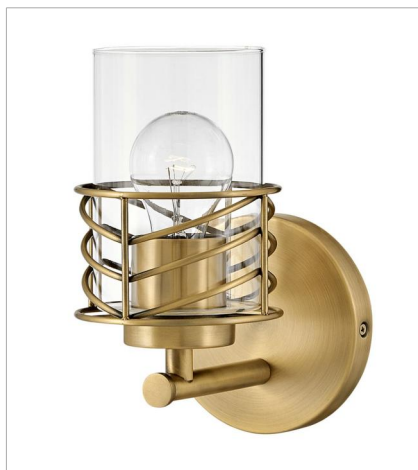

BATH

Della's unique chevron design casts beautiful shadows through clear glass. Transitional in style, Della is at home within a wide variety of décors - from bohemian to vintage mid-century to updated traditional. Available in a classic Black or a Lacquered Brass finish, this artistic family exudes stylish flair.

FINISH: Lacquered Brass
GLASS: Clear

50260LCB
SMALL SINGLE LIGHT VANITY
5.5" W, 9.5" H
Socketed
1-12w Med. LED, 100W Equiv.

50262LCB
SMALL TWO LIGHT VANITY
14.5" W, 9.5" H
Socketed
2-12w Med. LED, 100w Equiv.

50263LCB
MEDIUM THREE LIGHT VANITY
24" W, 9.5" H
Socketed
3-12w Med. LED, 100w Equiv.

50264LCB
LARGE FOUR LIGHT VANITY
33.8" W, 9.5" H
Socketed
4-12w Med. LED, 100w Equiv.

HINKLEY

HINKLEY
33000 Pin Oak Parkway
Avon Lake, OH 44012