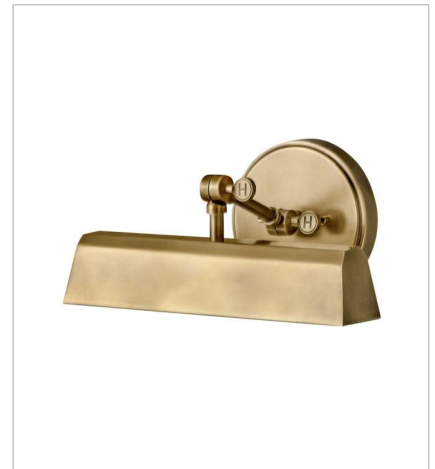

ARTI

The perfect fixture for any space, Arti embodies simple elegance with its functional, streamlined design. Offering a robust lineup of fixture silhouettes, every aspect of the Arti family is adorned with practical features for a seamless integration into any room.

FINISH: Heritage Brass
GLASS: Clear, Cased Opal

3690HB
SMALL SINGLE LIGHT SCONCE
7.8" W, 10.3" H
Socketed
1-10w Med. LED, 60w Equiv.

3690HB-CL
MEDIUM SWING ARM SINGLE LIG...
7.8" W, 10.3" H
Socketed
1-10w Med. LED, 60w Equiv.

3691HB
MEDIUM SWING ARM SINGLE LIG...
7.8" W, 12.3" H
Socketed
1-10w Med. LED, 60w Equiv.

3691HB-CL
MEDIUM SWING ARM SINGLE LIG...
7.8" W, 12.3" H
Socketed
1-10w Med. LED, 60w Equiv.

3692HB
MEDIUM SINGLE LIGHT SCONCE
7.8" W, 18.3" H
Socketed
1-10w Med. LED, 60w Equiv.