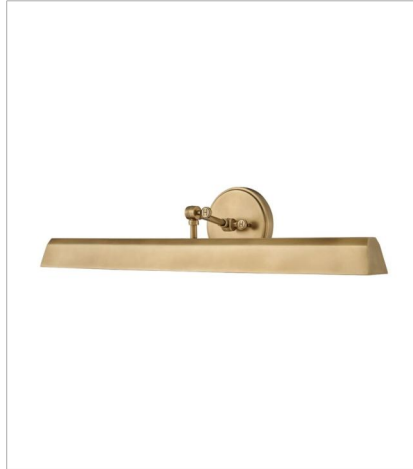

3692HB
MEDIUM SINGLE LIGHT SCONCE
7.8" W, 18.3" H
Socketed
1-10w Med. LED, 60w Equiv.

47095HB
LARGE ADJUSTABLE ACCENT LIGHT
30" W, 7.3" H
Socketed
2-10w Med. LED, 60w Equiv.