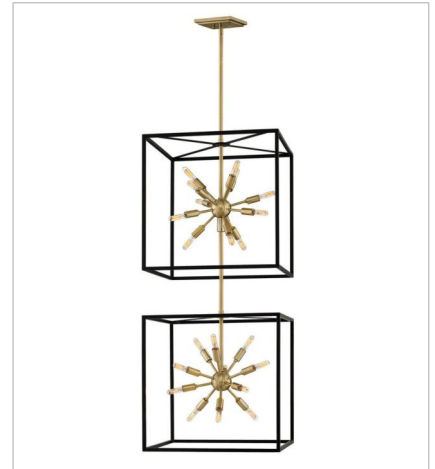

AROS

lisa mcDennon
COLLECTION

The striking Aros pendant showcases a provocative mid-century modern starburst cluster in a luxurious Warm Brass or Polished Nickel framed by an articulating, angular cage in prominent Black. For added drama, the sophisticated pendants dazzle with dimension to fill unique spaces or higher ceilings. Aros is part of the Lisa McDennon Collection.

FINISH: Black with Warm Brass accents,
Black with Polished Nickel accents

46314BLK
MEDIUM OPEN FRAME PENDANT
20" W, 21" H
Socketed
12-5w Cand. LED, 40w Equiv.

46314BLK-PN
LARGE OPEN FRAME PENDANT
20" W, 21" H
Socketed
12-5w Cand. LED, 40w Equiv.

46316BLK
LARGE OPEN FRAME TWO TIER
20" W, 51.5" H
Socketed
24-5w Cand. LED, 40w Equiv.

46316BLK-PN
LARGE OPEN FRAME PENDANT
20" W, 51.5" H
Socketed
24-5w Cand. LED, 40w Equiv.

46317BLK
MEDIUM PENDANT
15" W, 16" H
Socketed
9-5w Cand. LED, 60w Equiv.

46317BLK-PN
MEDIUM PENDANT
15" W, 16" H
Socketed
9-5w Cand. LED, 60w Equiv.

HINKLEY

HINKLEY
33000 Pin Oak Parkway
Avon Lake, OH 44012

PHONE: (440) 653-5500
Toll Free: 1 (800) 446-5539

hinkley.com

AROS

The striking Aros pendant showcases a provocative mid-century modern starburst cluster in a luxurious Warm Brass or Polished Nickel framed by an articulating, angular cage in prominent Black. For added drama, the sophisticated pendants dazzle with dimension to fill unique spaces or higher ceilings. Aros is part of the Lisa McDennon Collection.