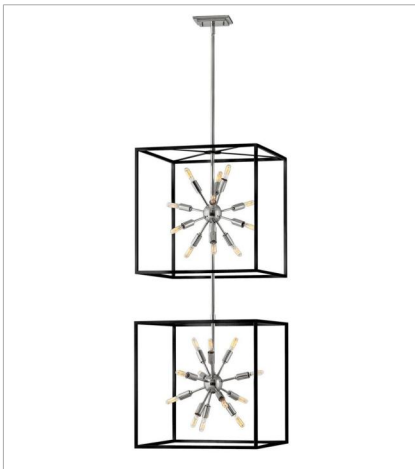

AROS

lisa mcDennon
COLLECTION

The striking Aros pendant showcases a provocative mid-century modern starburst cluster in a luxurious Warm Brass or Polished Nickel framed by an articulating, angular cage in prominent Black. For added drama, the sophisticated pendants dazzle with dimension to fill unique spaces or higher ceilings. Aros is part of the Lisa McDennon Collection.

FINISH: Black with Warm Brass accents,
Black with Polished Nickel accents

46314BLK
MEDIUM OPEN FRAME PENDANT
20" W, 21" H
Socketed
12-5w Cand. LED, 40w Equiv.

46314BLK-PN
LARGE OPEN FRAME PENDANT
20" W, 21" H
Socketed
12-5w Cand. LED, 40w Equiv.

46316BLK
LARGE OPEN FRAME TWO TIER
20" W, 51.5" H
Socketed
24-5w Cand. LED, 40w Equiv.

46316BLK-PN
LARGE OPEN FRAME PENDANT
20" W, 51.5" H
Socketed
24-5w Cand. LED, 40w Equiv.

46317BLK
MEDIUM PENDANT
15" W, 16" H
Socketed
9-5w Cand. LED, 60w Equiv.

46317BLK-PN
MEDIUM PENDANT
15" W, 16" H
Socketed
9-5w Cand. LED, 60w Equiv.

HINKLEY

HINKLEY
33000 Pin Oak Parkway
Avon Lake, OH 44012

PHONE: (440) 653-5500
Toll Free: 1 (800) 446-5539

hinkley.com

AROS

The striking Aros pendant showcases a provocative mid-century modern starburst cluster in a luxurious Warm Brass or Polished Nickel framed by an articulating, angular cage in prominent Black. For added drama, the sophisticated pendants dazzle with dimension to fill unique spaces or higher ceilings. Aros is part of the Lisa McDennon Collection.