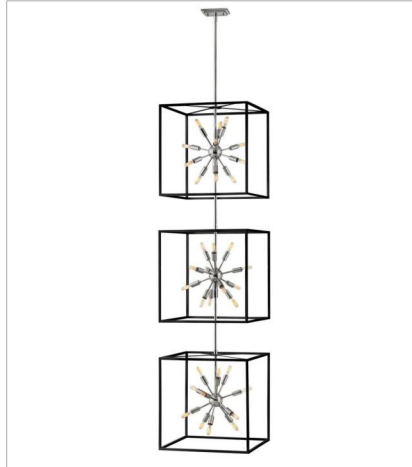

AROS

lisa mcDennon
COLLECTION

The striking Aros pendant showcases a provocative mid-century modern starburst cluster in a luxurious Warm Brass or Polished Nickel framed by an articulating, angular cage in prominent Black. For added drama, the sophisticated pendants dazzle with dimension to fill unique spaces or higher ceilings. Aros is part of the Lisa McDennon Collection.

46316BLK
LARGE OPEN FRAME TWO TIER
20" W, 51.5" H
Socketed
24-5w Cand. LED, 40w Equiv.

46316BLK-PN
LARGE OPEN FRAME PENDANT
20" W, 51.5" H
Socketed
24-5w Cand. LED, 40w Equiv.

46317BLK
MEDIUM PENDANT
15" W, 16" H
Socketed
9-5w Cand. LED, 60w Equiv.

46317BLK-PN
MEDIUM PENDANT
15" W, 16" H
Socketed
9-5w Cand. LED, 60w Equiv.

HINKLEY

HINKLEY
33000 Pin Oak Parkway
Avon Lake, OH 44012

PHONE: (440) 653-5500
Toll Free: 1 (800) 446-5539

hinkley.com

AROS

The striking Aros pendant showcases a provocative mid-century modern starburst cluster in a luxurious Warm Brass or Polished Nickel framed by an articulating, angular cage in prominent Black. For added drama, the sophisticated pendants dazzle with dimension to fill unique spaces or higher ceilings. Aros is part of the Lisa McDennon Collection.

FINISH: Black with Warm Brass accents,
Black with Polished Nickel accents

46318BLK
EXTRA LARGE OPEN FRAME THREE...
20" W, 82.8" H
Socketed
36-5w Cand. LED, 25w Equiv.

46318BLK-PN
DOUBLE EXTRA LARGE OPEN FRA...
20" W, 82.8" H
Socketed
36-5w Cand. LED, 25w Equiv.